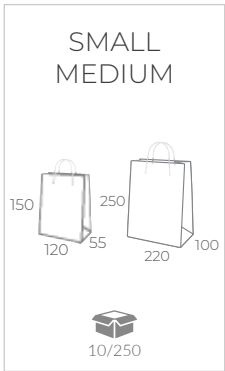

GIFT bag

CLASSIC SIMPLE

130 g paper
Material: kraft paper, one color outside

75252
S: 120 x 150 x 55 mm