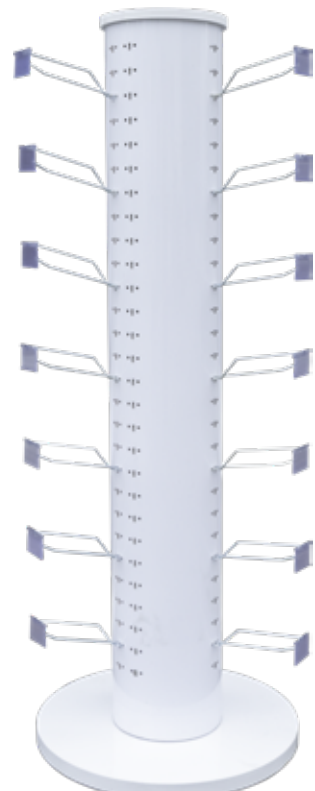

Size: 700 x 1680 x 700 mm
stand for gift bags

OS0069