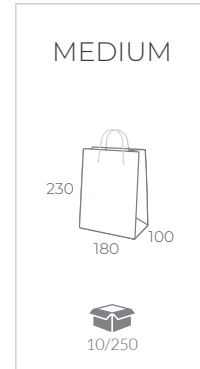

71454

71464

75248

ONE COLOR
GIFT BAGS

CREATIVE

ECO Classic Simple

125 g
one color outside,
white paper

S