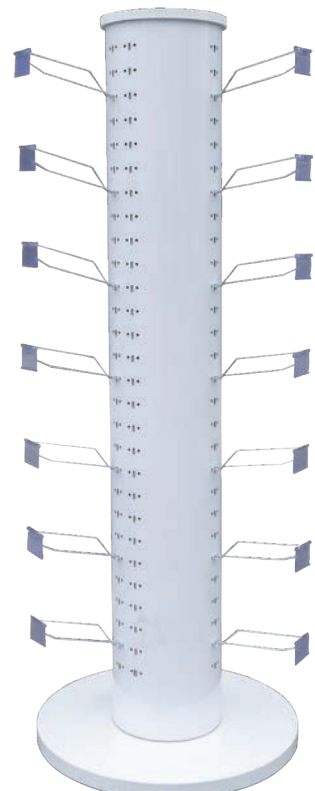

Size: 700 x 1680 x 700 mm
stand for gift bags

OS0069