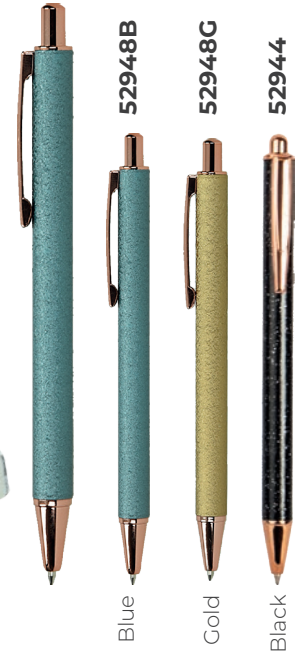

GLITTER BALL PEN IN A CASE
Case size: 154 x 15 x 15 mm
blue nk

50/200

All ball pens packed in a pen case.
Size: 157 x 45 x 20 mm

778201

778202

778203

778200

Rose gold

Blue

Silver

Black

GLITTER BALL PEN IN A CASE
Case size: 157 x 25 x 25 mm
blue ink

Assorted

50/200

52948B

52948G

52944

Blue

Gold

Black

NOTEBOOK GLITTER HARD COVER

Format: A5 | 150 x 210 mm
A6 |
96 pages, 80 g paper, lined

A6 **52947**

matching ball pens available

Assorted

10/60

A6

A5

A5 **52946**

matching ball pens available

Assorted

10/30