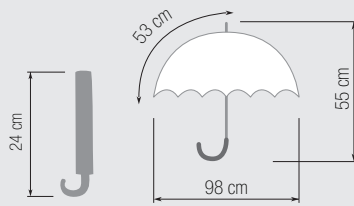

XENO DOTS

86399

Handle: Rubber

Material: 190T Pongee

Frame: Metal, Fiberglass ribs