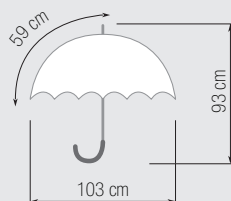

APOLLO SORT

86398

Handle: Rubber

Material: 190T Pongee

Frame: Metal