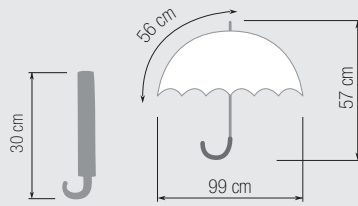

12
 60
 OPEN Manual
 8 Rib
 Sec: 3
 240g

CATALINA
ESTRADA

HYDRA

8637020

Handle: Rubber

Material: 190T Pongee

Frame: Metal, Fiberglass ribs

LIBRA