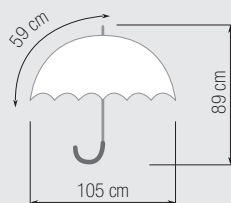

MAYA

86226/PIB

Handle: Wood

Material: 190T Polyester

Frame: Metal