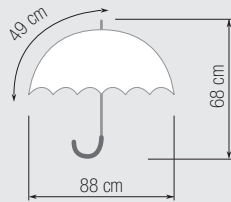

STREET

Handle: Plastic
Material: Polyester
Frame: Metal