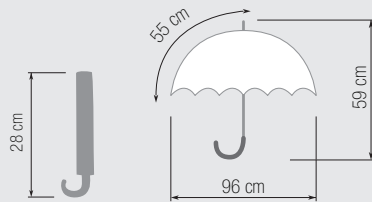

TEMPUS

8643520

Handle: Plastic black/
silver carabin

Material: 190T Pongee

Frame: Metal, Fiberglass