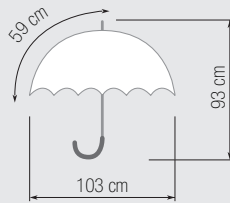

LENEA

Handle: Rubber

Material: 190T Pongee

Frame: Metal

pink
8643815