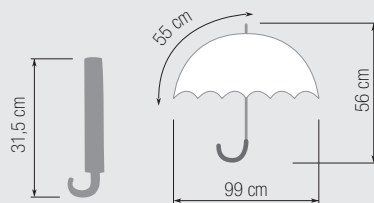

LIBRA

8635520

Handle: PVC

Material: 190T Pongee

Frame: Metal shaft,
Fiberglass ribs