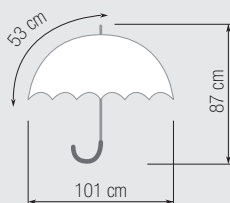

PRACTIC

8643120

Handle: Rubber

Material: 190T Pongee /
2 layers; sort 3 colours

Frame: Metal

Self standing