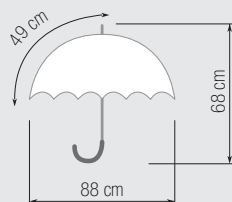

MAGIC WET

Handle: Plastic mat
Material: Pongee 190T
Frame: Metal