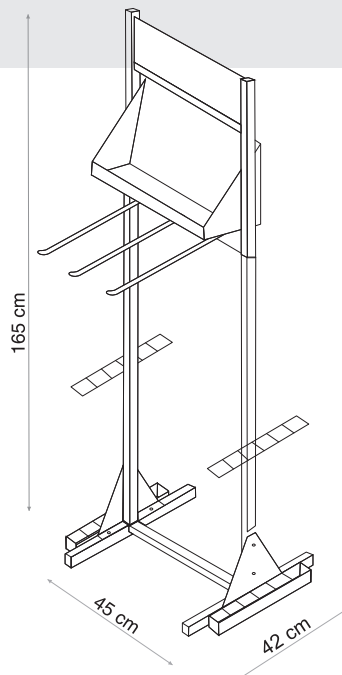

8639817

UMBRELLA Display

OS0103

Material: Paper box

Dim. box: 28 x 10 x 19 cm

Capacity: Foldable: 12

mix & match out of 19 designs-choose your 12 favourite designs

UMBRELLA STAND

OS0060

Material: Metal frame on wheels

Capacity:

- Foldable: 18

- Straight / Front: 33

- Straight / Hip sides: 2 x 6 = 12

- **Total: 63**

Eurocom d.o.o., Kranj