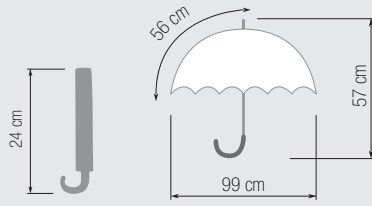

XENO

86393

Handle: Rubber

Material: 190T Pongee

Frame: Metal, Fiberglass ribs