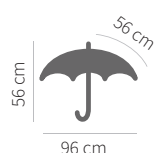

gray
8637312