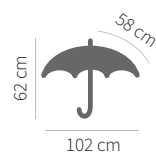

SIRIUS

Umbrella folding 8-panel windproof, automatic open/close

Pongee, 190T, fiberglass mechanism, metal shaft, handle: rubber

382 g

12/48

black
8637202