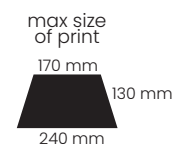

gray
8637312