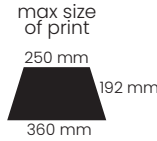

UMBRELLAS & TRAVEL

DON

Umbrella 8-panel Automatic
Two layer,
Black/gold,
Pongee, 190T,
windproof,
fiberglass frame
and shaft,
handle: foam

790 g

10/30

black
8642802

ORION

Umbrella 8-panel autoopen
Pongee, 190T,
fiberglass mechanism + shaft,
handle: eva foam

553 g

12/48

black
8637502

FARO

Umbrella 8-panel autoopen
Pongee, 190T,
reflective edge,
fiberglass frame,
handle: foam

570 g

12/48

black/reflective
86424CR