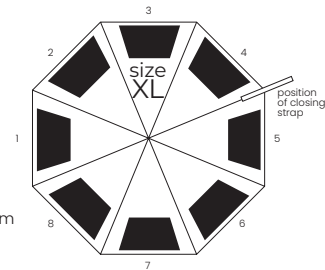

UMBRELLAS & TRAVEL

DON

Umbrella 8-panel Automatic
Two layer,
Black/gold,
Pongee, 190T,
windproof,
fiberglass frame
and shaft,
handle: foam

790 g

10/30

black
8642802

ORION

Umbrella 8-panel autoopen
Pongee, 190T,
fiberglass mechanism + shaft,
handle: eva foam

553 g

12/48

black
8637502

FARO

Umbrella 8-panel autoopen
Pongee, 190T,
reflective edge,
fiberglass frame,
handle: foam

570 g

12/48

black/reflective
86424CR