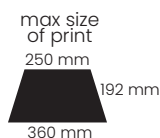

PROTECT

Umbrella 8-panel Automatic

Pongee, 190T,
fiberglass frame,
and shaft,
handle: rubber

662 g

12/36

silver
8641902

UMBRELLAS & TRAVEL

GALANT