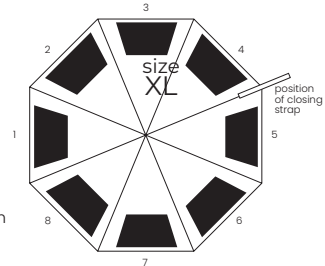

UMBRELLAS & TRAVEL

DON

Umbrella 8-panel Automatic
Two layer,
Black/gold,
Pongee, 190T,
windproof,
fiberglass frame
and shaft,
handle: foam

790 g

10/30

black
8642802

ORION

Umbrella 8-panel autoopen
Pongee, 190T,
fiberglass mechanism + shaft,
handle: eva foam

553 g

12/48

black
8637502

FARO

Umbrella 8-panel autoopen
Pongee, 190T,
reflective edge,
fiberglass frame,
handle: foam

570 g

12/48

black/reflective
86424CR