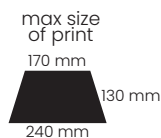

SIRIUS

Umbrella folding 8-panel windproof, automatic open/close

Pongee, 190T, fiberglass mechanism, metal shaft, handle: rubber

382 g

12/48

black
8637202