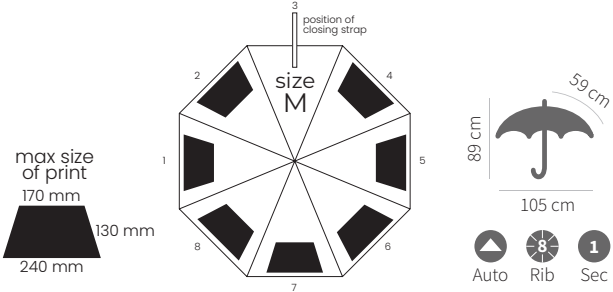

ZEUS FIFO

Umbrella 8-panel automatic
Polyester, 190T,
metal frame,
wooden handle

 logo printing

 390 g

 1/25

red
8622203

grey
8622212

yellow
8622204