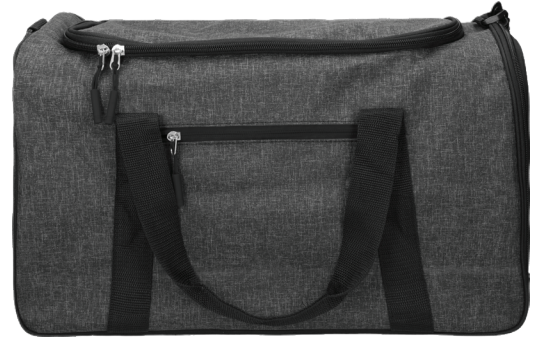

4094302
black