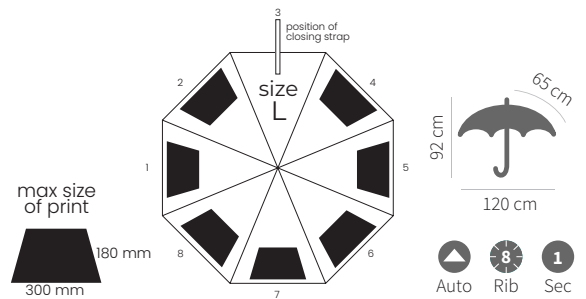

557 g

12/48

white
8637401

black
8637402

navy blue
8637406

PAN

Umbrella 8-panel autoopen
 Polyester, 190T,
 metal frame,
 handle: foam

600 g