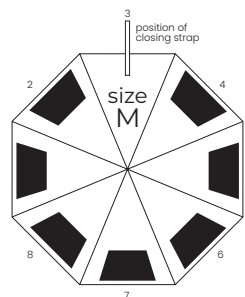

SIRIUS

Umbrella folding 8-panel windproof, automatic open/close

Pongee, 190T, fiberglass mechanism, metal shaft, handle: rubber

382 g

12/48