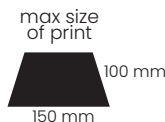

ASTAR

Umbrella 16-panel automatic

Pongee, 190T,
metal frame,
handle: wood

570 g

12/48

red
86423RD

dark blue
86423TM

grey
86423SI