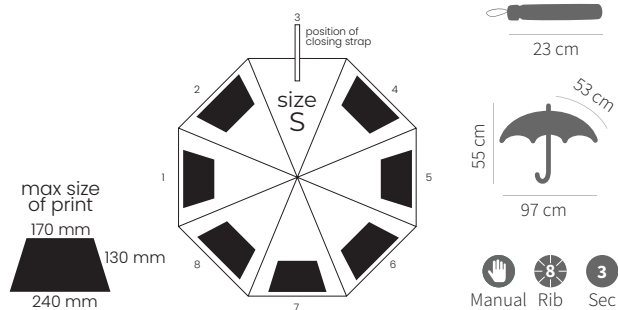

blue
86393MO

dark blue
86393TM

brown
86393RJ

black
86393CR

MIDAS

Umbrella folding 8-panel
manual open/close
Polyester, 190T,
metal frame
and mechanism,
plastic handle

 logo printing

 221 g