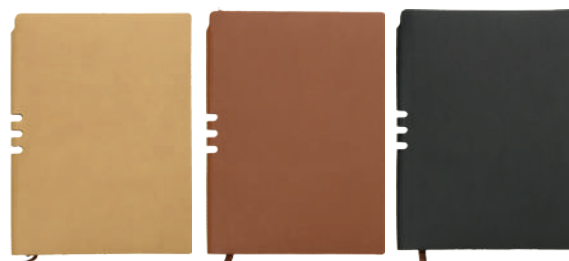

7076313

7076323

7076302

FOREST

PU Notebook A5

White paper, 96 lined sheets, bookmark, rubber strap and pen holder strap. Wood imitation cover, 80 g/m², Size: 14,8 x 20,8 x 1,5 cm

logo printing

1/20