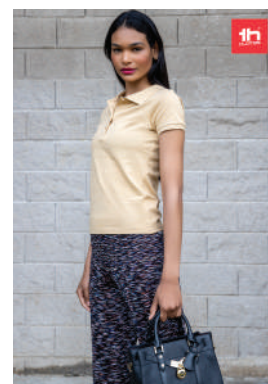

Width/Height-Front/Back

S	M	L	XL	2XL
40/60cm	43/62cm	46/64cm	49/66cm	52/68cm

PHOENIX

Unisex hooded sweatshirt
320 g/m²

50% cotton, 50% Polyester,
carded interior, rib 1 x 1 on cuffs
and bottom hem, kangaroo pocket,
hood with eyelets and tone on
tone drawstring.