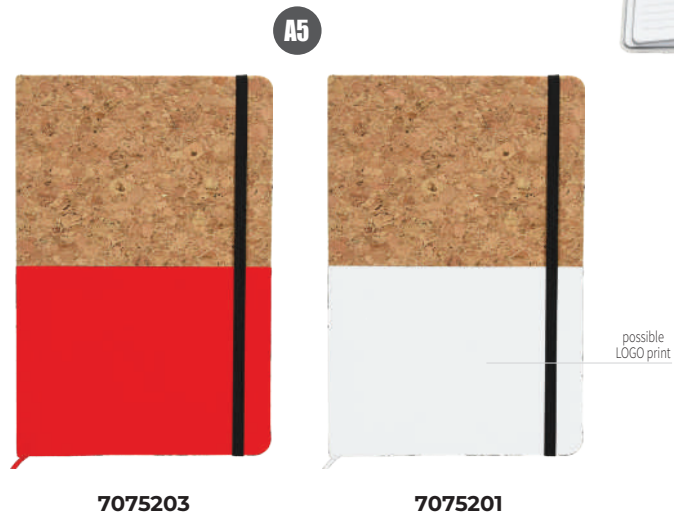

Notebook A5

96 sheets, white paper, colored edges of the book block, personal information and lines, cover material: Cork + PU, 80 g/m², 14 x 21 x 1 cm

EKO CORK Gift set

Cork Gift set Notebook with cork ball pen in a gift nature box,
96 sheets, lines,
18,2 x 23,5 x 2,5 cm