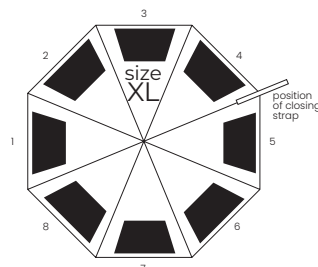

PROTECT

Umbrella 8-panel Automatic

Pongee, 190T,
fiberglass frame,
and shaft,
handle: rubber

662 g

12/36

silver
8641902

UMBRELLAS & TRAVEL

GALANT