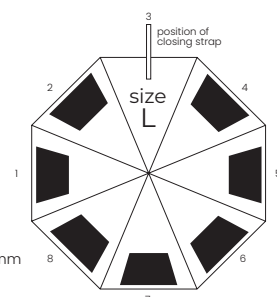

570 g

12/48

black/reflective
86424CR

UMBRELLAS & TRAVEL

RAIN

Poncho disposable Rain

In black or white
PVC container,
One size (adult):
90 x 120 cm
8 x 8 x 2,5 cm

logo printing