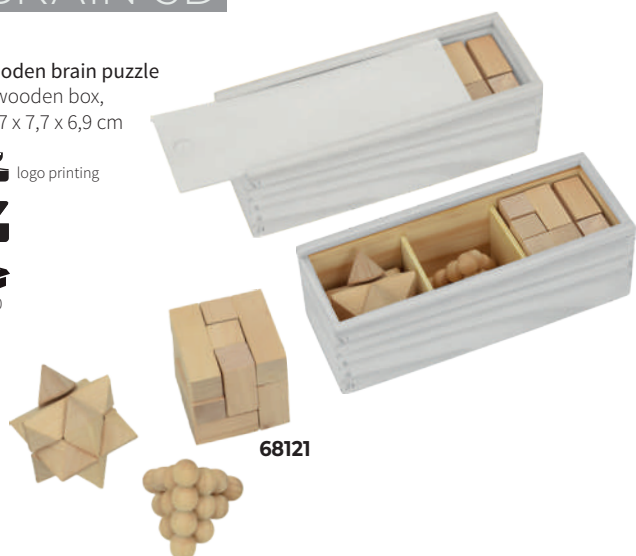

1/48

68371

BRAIN 3D

Wooden brain puzzle
In wooden box,
20,7 x 7,7 x 6,9 cm

logo printing

1/30

68121

HIP-HOP