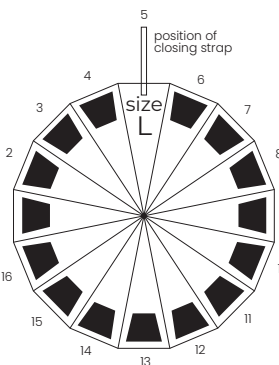

ASTAR

Umbrella 16-panel automatic

Pongee, 190T,
metal frame,
handle: wood

570 g

12/48

red
86423RD

dark blue
86423TM

grey
86423SI