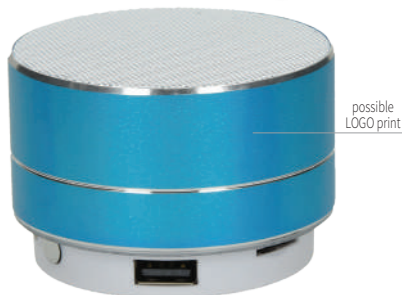

1/200

possible LOGO print

METAL LUX

Bluetooth speaker

3W, integrated battery, material: Plastic and Aluminium, Ø71 x 47 mm

logo printing

180 g

1/100