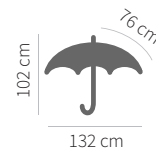

PROTECT

Umbrella 8-panel Automatic

Pongee, 190T,
fiberglass frame,
and shaft,
handle: rubber

662 g

12/36

silver
8641902

UMBRELLAS & TRAVEL

GALANT