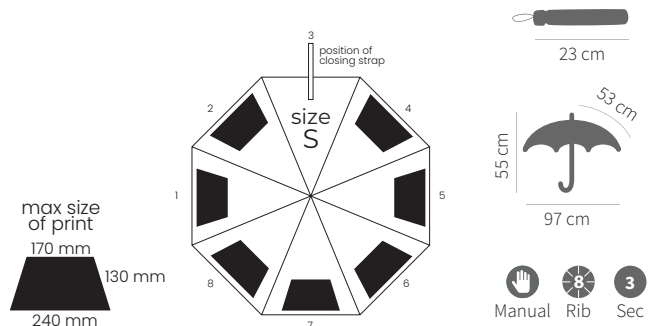

 12/60

red
8643203

black
8643202

dark blue
8643206

UMBRELLAS & TRAVEL

ZEUS

Umbrella 8-panel automatic
Polyester, 190T,
metal frame,
handle: wood

 logo printing