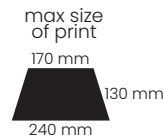

UMBRELLAS & TRAVEL

CATIONIC

Umbrella
folding 8-panel
automatic open / close
Cationic Pongee, 190T
Frame: fiberglass
Handle: rubber

logo printing

377 g

grey melange
8639412