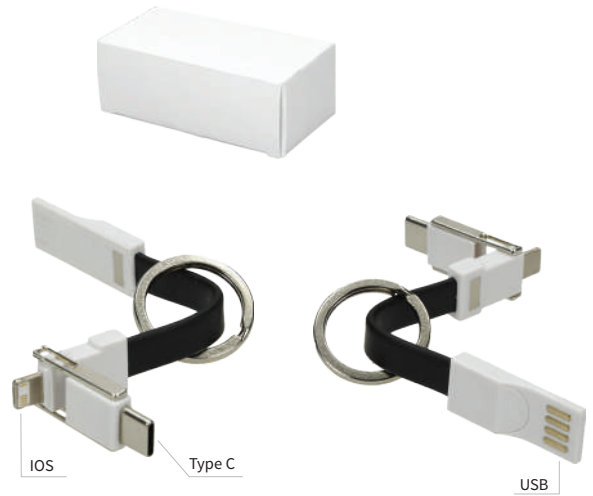

3 in 1 keyring cable

Data cable for iPhone, Android, Type C,
one data line supports three devices,
USB & IOS & Type-C
certificate: CE FCC ROHS
weight: 11 g
size/length: 13 cm

 logo printing

 50/300

6907002