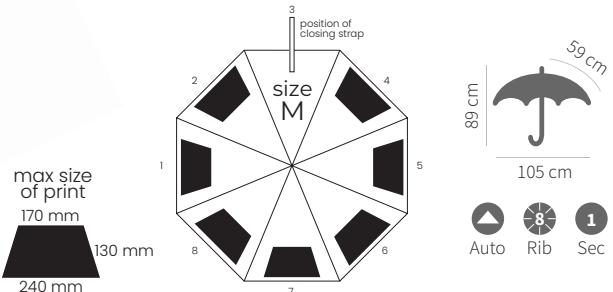

ZEUS FIFO

Umbrella 8-panel automatic
Polyester, 190T,
metal frame,
wooden handle

 logo printing

 390 g

 1/25

red
8622203

grey
8622212

yellow
8622204