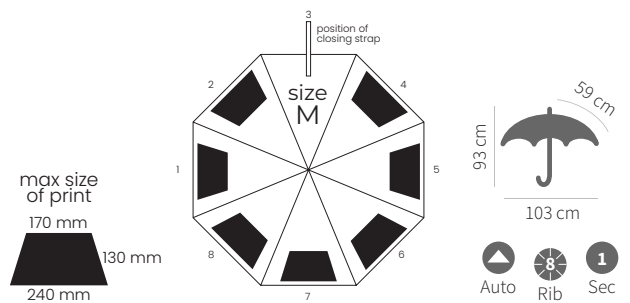

UMBRELLAS & TRAVEL

SELENA

Umbrella 8-panel automatic
Pongee, 190T
metal colored fibreglas frame,
handle: matching color, mat PVC

logo printing

490 g

1/20

pink
8643915

bordo
8643919

dark blue
8643906

black
8643902

dark grey
8643914

petrol green
8643924

APOLO

Umbrella 8-panel automatic
Pongee, 190T
Metal frame
Handle: rubber, matching color

logo printing

400 g

12/48

brown
86392RJ

green
86392ZE

red
86392RD

blue
86392MO

dark blue
86392TM

black
86392CR