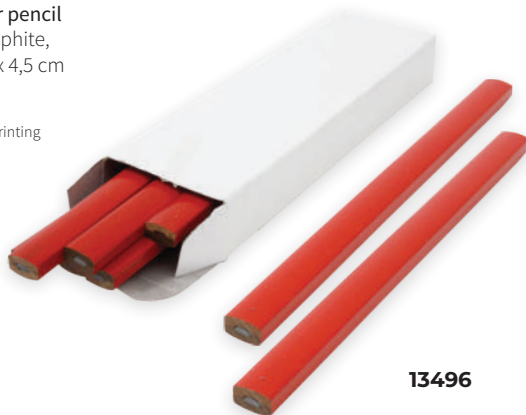

TESAR

Carpenter pencil

Wood, graphite,
17,7 x 8,5 x 4,5 cm

logo printing

12/1440