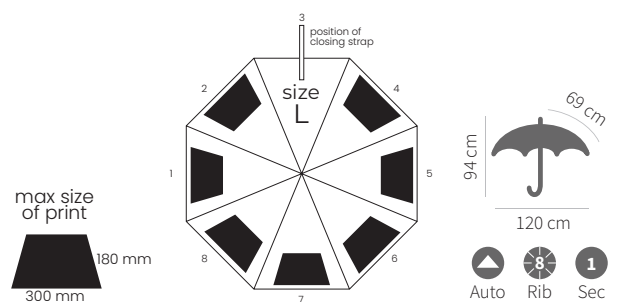

UMBRELLAS & TRAVEL

GALANT

Umbrella 8-panel autoopen
Pongee, 190T,
aluminium frame,
fiberglass ribs,
handle: PU leather

480 g

12/48

black
8642902

AURORA

Umbrella 8-panel automatic
Pongee, 190T,
reflective edge,
fiberglass frame,
metal shaft,
handle: rubber

557 g

12/48

white
8637401

black
8637402

navy blue
8637406

PAN

Umbrella 8-panel autoopen
Polyester, 190T,
metal frame,
handle: foam

600 g

12/60

silver/navy blue
86336SM

dark blue/one colour
86336