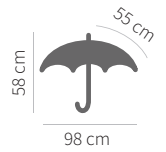

UMBRELLAS & TRAVEL

CATIONIC

Umbrella
folding 8-panel
automatic open / close
Cationic Pongee, 190T
Frame: fiberglass
Handle: rubber

logo printing

377 g

KRONOS

Umbrella
folding 10-panel
automatic open / close
Pongee, 190T
Frame: fiberglass
Handle: wooden

logo printing

464 g

12/48