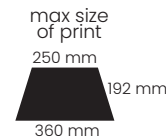

UMBRELLAS & TRAVEL

DON

Umbrella 8-panel Automatic
Two layer,
Black/gold,
Pongee, 190T,
windproof,
fiberglass frame
and shaft,
handle: foam

790 g

10/30

black
8642802

ORION

Umbrella 8-panel autoopen
Pongee, 190T,
fiberglass mechanism + shaft,
handle: eva foam

553 g

12/48

black
8637502

FARO

Umbrella 8-panel autoopen
Pongee, 190T,
reflective edge,
fiberglass frame,
handle: foam

570 g

12/48

black/reflective
86424CR