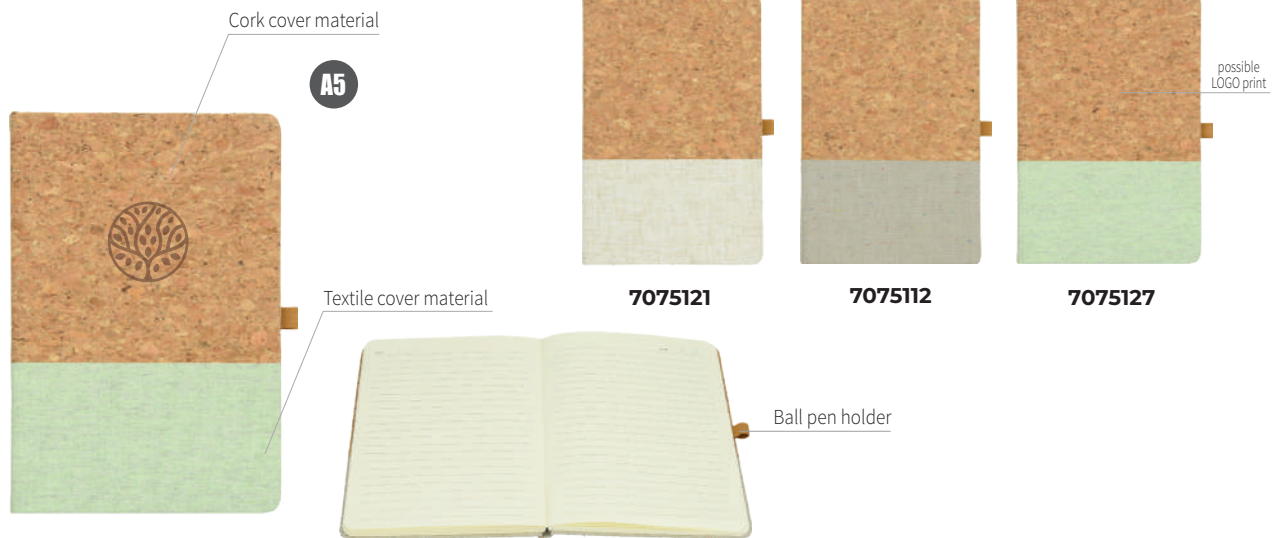

CORK PASTEL

Cork and cotton Notebook

Cork and cotton combined cover, with pen loop, round corners, 80 sheets, 70 g/m², 14 x 21 cm