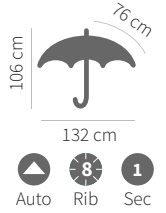

UMBRELLAS & TRAVEL

DON

Umbrella 8-panel Automatic
Two layer,
Black/gold,
Pongee, 190T,
windproof,
fiberglass frame
and shaft,
handle: foam

790 g

10/30

black
8642802

ORION

Umbrella 8-panel autoopen
Pongee, 190T,
fiberglass mechanism + shaft,
handle: eva foam

553 g

12/48

black
8637502

FARO

Umbrella 8-panel autoopen
Pongee, 190T,
reflective edge,
fiberglass frame,
handle: foam

570 g

12/48

black/reflective
86424CR