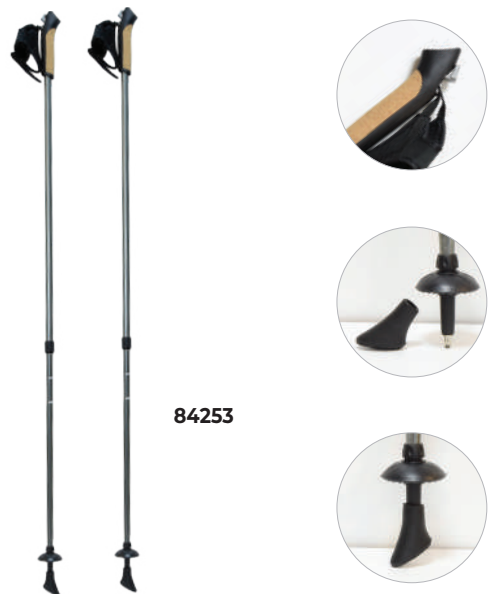

NORDEX

84253

Pair of NORDIC poles
Aluminium, handle: rubber - cork,
2 sections pair of nordic walking poles
with detachable strap,
length: 65 - 135 cm

logo printing 1/20