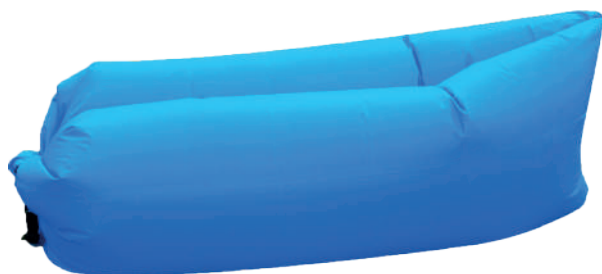

8406505

LAYBAG

Air sleeping lay bag
(indoor & outdoor)
easy to carry, for camping,
swimming, for backyard,
quick inflation without
air pump, holds up to 190 kg,
210 x 100 x 92 cm

1/6

8406305

ZIGGY

BBQ grill set 1/3
with 3 stainless steel pieces:
tong, fork and spatula,
40,5 x 12 x 2,5 cm