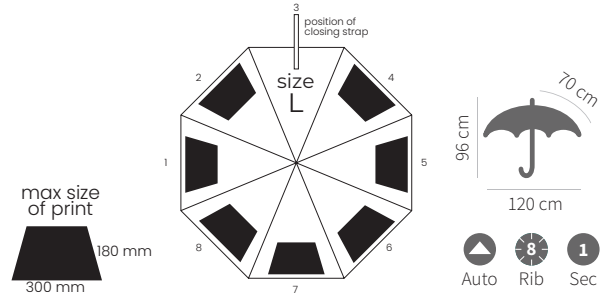

Umbrella 8-panel autoopen
 Pongee, 190T,
 aluminium frame,
 fiberglass ribs,
 handle: PU leather

480 g

12/48

black
8642902

AURORA

Umbrella 8-panel automatic
 Pongee, 190T,
 reflective edge,
 fiberglass frame,
 metal shaft,
 handle: rubber