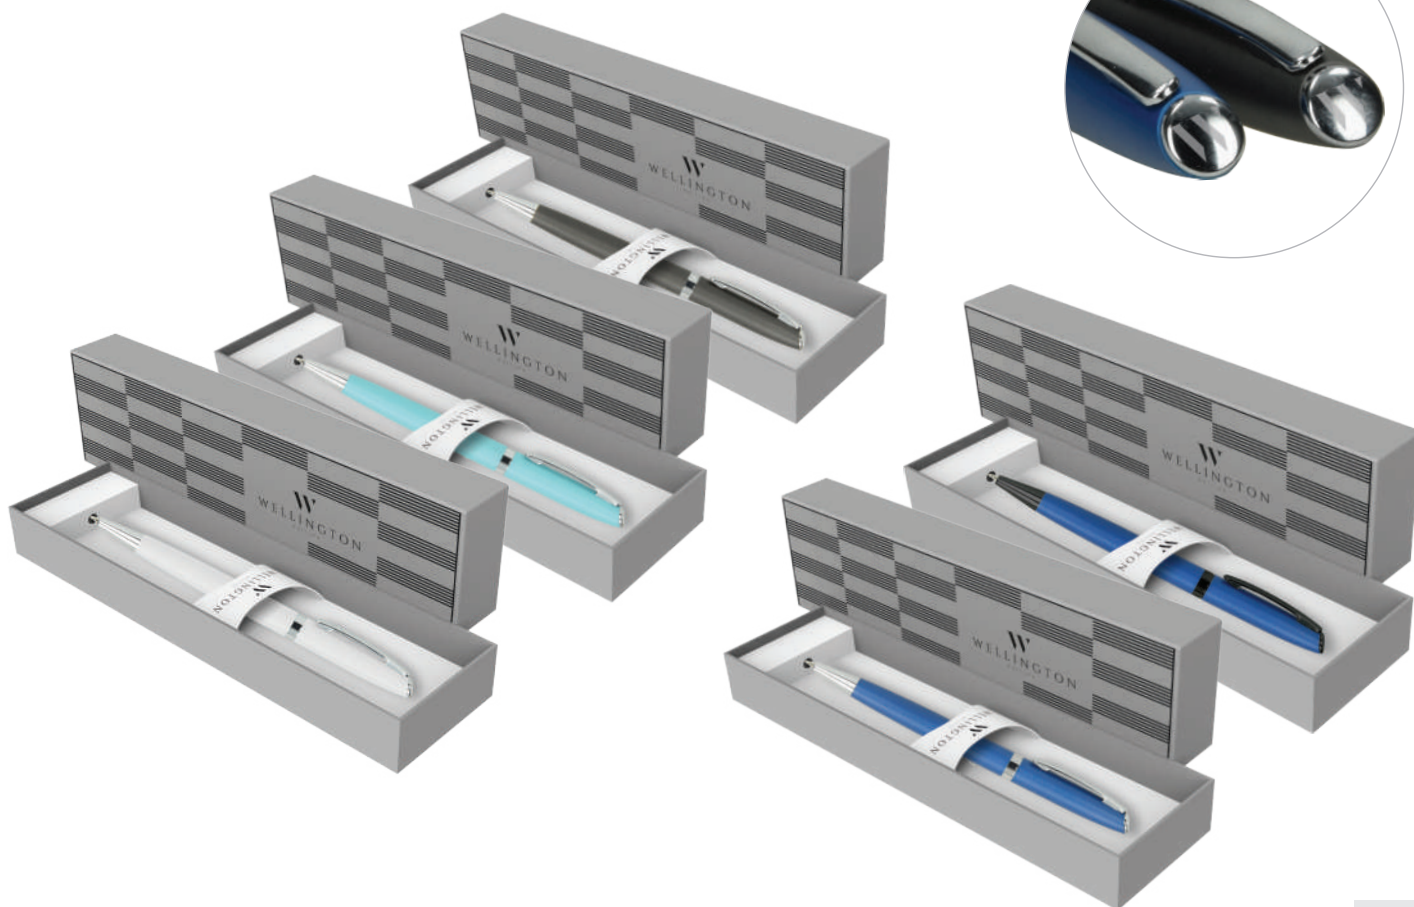

TOLEDO

Single writing ball pen in gift box
Metal BP,
175 x 50 x 25 mm

logo printing

1/100

35 g

blue writing
0,7mm