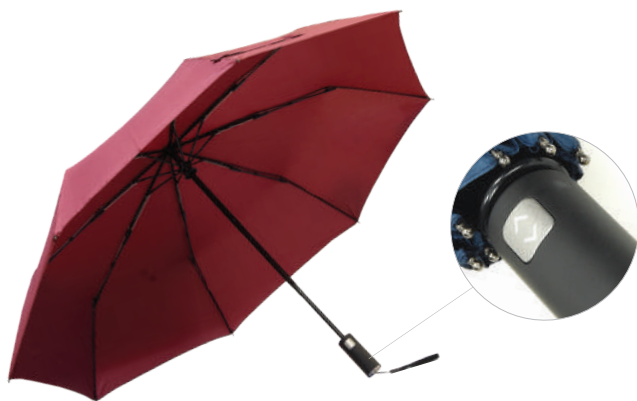

SIRIUS

Umbrella folding 8-panel windproof, automatic open/close

Pongee, 190T, fiberglass mechanism, metal shaft, handle: rubber

382 g

12/48