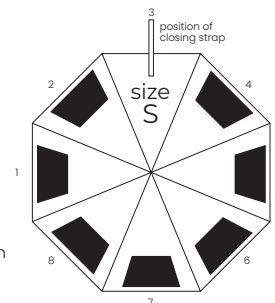

 logo printing

 464 g

 12/48

darkblue
8641706

black
8641702

SIRIUS

Umbrella folding 8-panel windproof, automatic open/close

Pongee, 190T, fiberglass mechanism, metal shaft, handle: rubber