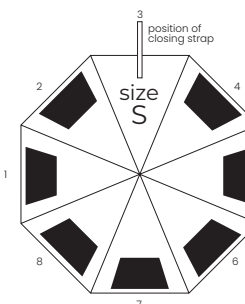

ZODIAC LUX

Umbrella folding 8-panel automatic open/close

Pongee, 190T, windproof, fiberglass mechanism, handle: rubber

369 g

12/48