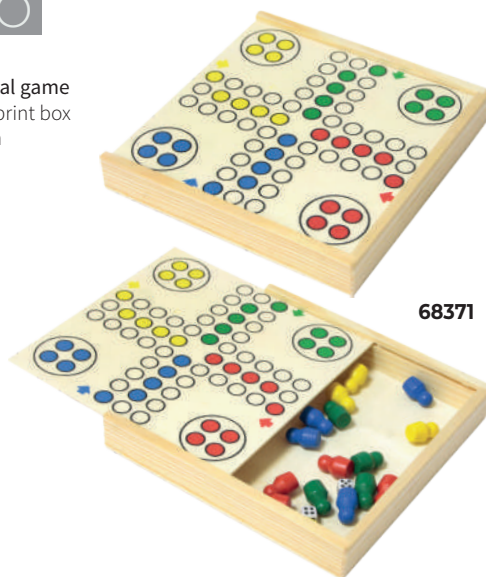

1/48

68371

BRAIN 3D

Wooden brain puzzle
In wooden box,
20,7 x 7,7 x 6,9 cm

logo printing

1/30

68121

HIP-HOP