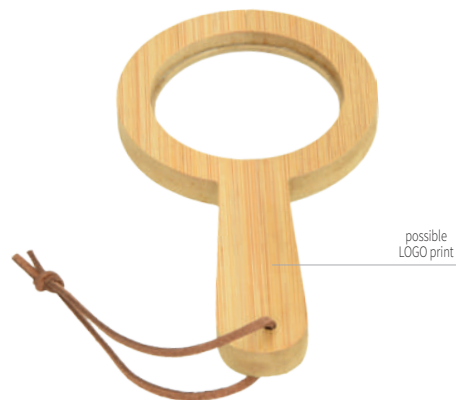

A5

7076621

CORK

Cork mouse pad
material: padded
Cork + PU,
24 x 20,3 x 2 cm

possible
LOGO print

3487421

BAMBOO MAGNIFIER

Wood magnifier
Leather string,
8 x 15 x 0,8 cm