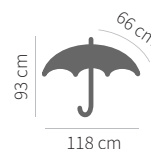

ASTAR

Umbrella 16-panel automatic

Pongee, 190T,
metal frame,
handle: wood

570 g

12/48

red
86423RD

dark blue
86423TM

grey
86423SI