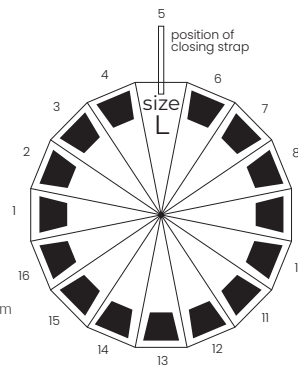

UMBRELLAS & TRAVEL

ASTAR BLACK

Umbrella 16-panel automatic

Pongee, 190T,
metal frame,
Handle: PVC mat black