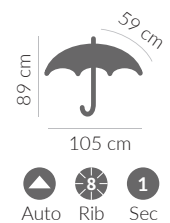

UMBRELLAS & TRAVEL

ZEUS

Umbrella 8-panel automatic
Polyester, 190T,
metal frame
Handle: wood