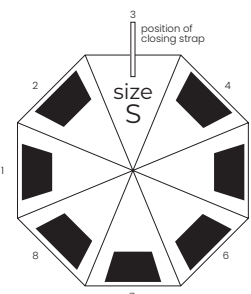

KRONOS

Umbrella folding 10 - panel

automatic open / close

Pongee, 190T

Frame: fiberglass

Handle: wooden

screen printing

laser engraving

464 g

12/48

possible
LOGO laser engraving

Wind
proof

max size
of print

dark blue
8641706

black
8641702

CATIONIC

Umbrella folding 8 - panel

automatic open / close

Cationic Pongee, 190T

Frame: fiberglass

Handle: rubber

screen printing

377 g

12/48

Wind
proof

max size
of print

grey melange
8639412

navy blue melange
8639406