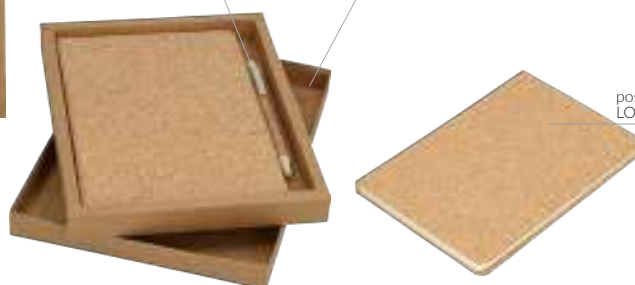

screen printing

1/40

7076621

Cork ball pen

Gift box nature material

possible LOGO print

CORK

Cork mouse pad material: padded Cork + PU, 24 x 20,3 x 2 cm