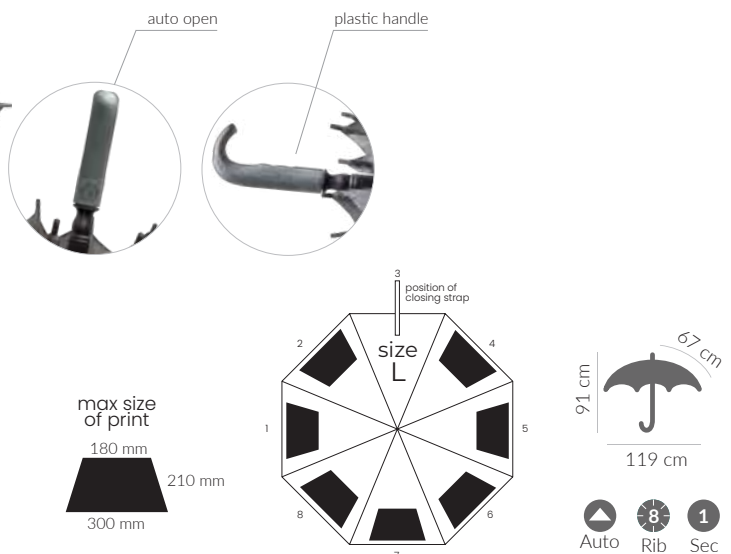

ARES

Umbrella 8-panel automatic

Pongee, 190T, metal frame, Handle: plastic