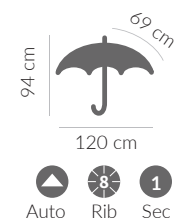

UMBRELLAS & TRAVEL

ASTAR BLACK

Umbrella 16-panel automatic

Pongee, 190T,
metal frame,
Handle: PVC mat black

PAN

Umbrella 8-panel automatic

Polyester, 190T,
metal frame,
Handle: foam

silver - outside
navy blue - inside