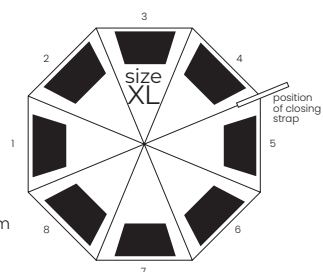

PROTECT

Umbrella 8-panel automatic

Pongee, 190T,
fiberglass frame,
and shaft
Handle: rubber

black / silver
8641902

ORION

Umbrella 8-panel automatic

Pongee, 190T,
fiberglass mechanism + shaft
Handle: eva foam

black
8637502