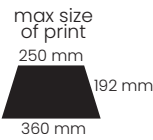

silver/navy blue
86336SM

dark blue/one colour
86336

silver - outside
navy blue - inside

PROTECT

Umbrella 8-panel automatic

Pongee, 190T,
fiberglass frame,
and shaft
Handle: rubber

black / silver
8641902

ORION