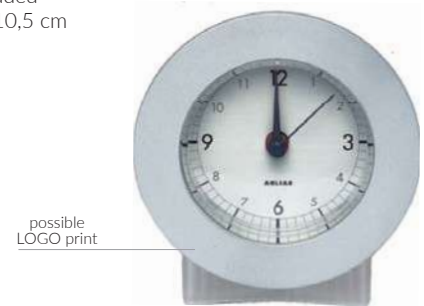

pad printing

1/50

88169A

KAC 06

Desk clock
Material: Plastic
Batteries not included
Dimension: 10 x 10,5 cm

pad printing

1/36

88210