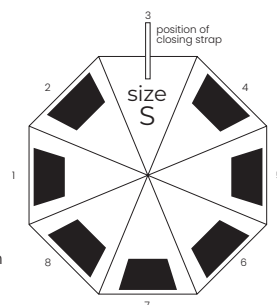

ZODIAC LUX

Umbrella folding 8-panel
automatic open/close
Pongee, 190T, windproof, fiberglass mechanism
Handle: rubber

 screen printing

 369 g

 12/48

 Wind proof

gray
8637312

black
8637302