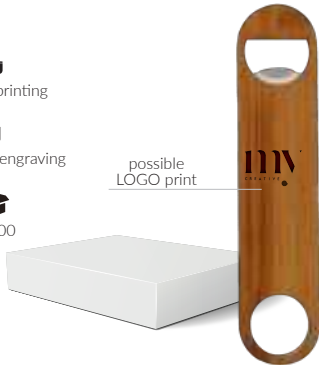

TIMBER

Wood bottle opener

Stainless steel speed bottle opener with wooden surface, 17,5 x 3,5 x 0,8 cm

possible LOGO print

84909