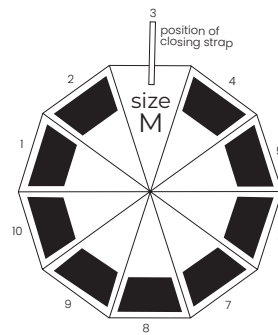

 laser engraving

 464 g

 12/48

possible
LOGO laser engraving

Wind
proof

max size
of print

dark blue
8641706

black
8641702