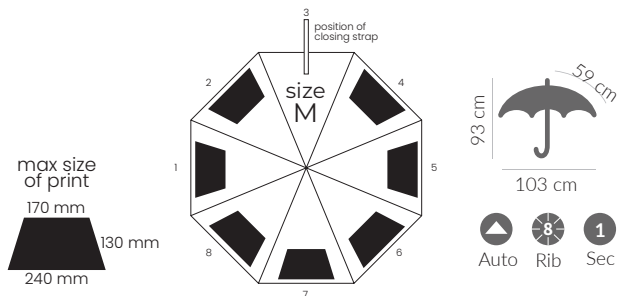

SELENA

Umbrella 8-panel automatic
Pongee, 190T
metal colored fiberglas frame
Handle: matching color, mat
PVC

screen printing

490 g

1/20