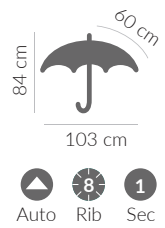

REFLECT

Umbrella 8-panel automatic

Pongee, 190T,
black metal frame,
fiberglass long ribs,
Handle: foam

416 g

10/50

classic material

reflective material

grey
complete reflective
8628912

foam handle

Auto Rib 1 Sec

MORANA

Umbrella 8-panel automatic

Pongee, 190T
black metal fiberglas frame,
Handle: foam

275 g

12/60

white
8628701

red
8628703

dark blue
8628706

green
8628707

black
8628702

foam handle

Auto Rib 1 Sec