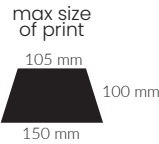

Pongee, 190T,
metal frame,
Handle: PVC mat black

red
8642303

dark blue
8642306

grey
8642314

black
8642302

PAN

Umbrella 8-panel automatic

Polyester, 190T,
metal frame,
Handle: foam