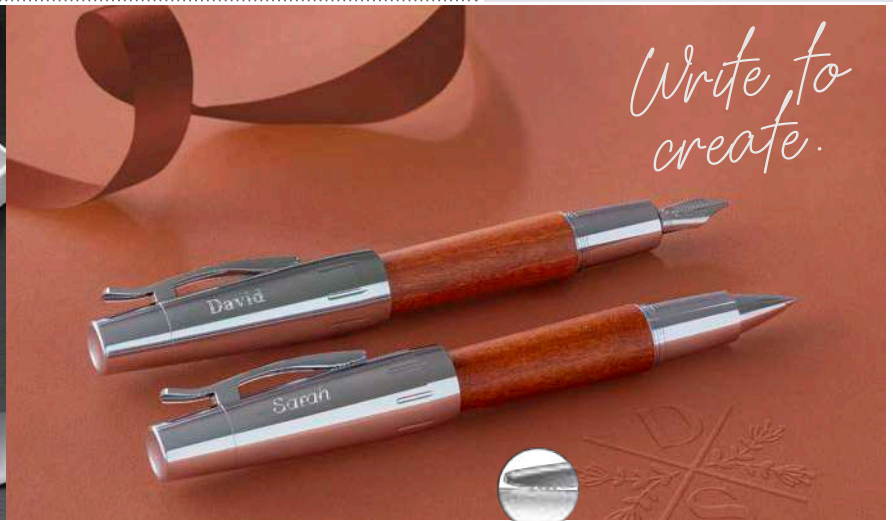

272033
ballpen

271895
roller

Barrel made of reddish
brown pear wood resin

272238
fountain pen M

270721A
ballpen

E-MOTION

FP - F & M
BP - M

Pearwood