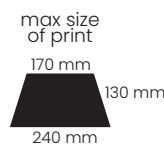

ZODIAC LUX

Umbrella folding 8-panel
automatic open/close
Pongee, 190T, windproof, fiberglass mechanism
Handle: rubber

 screen printing

 369 g

 12/48

 Wind proof

gray
8637312

black
8637302