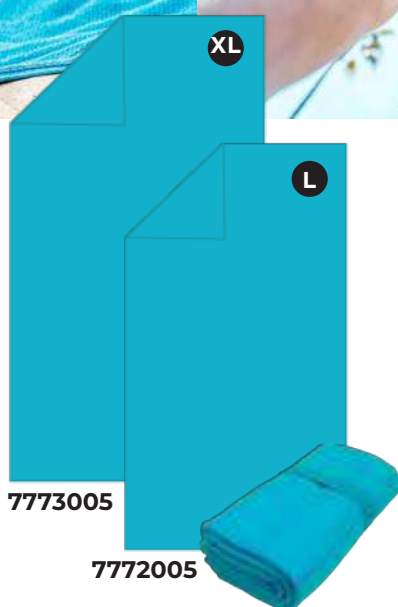

Towel with elastic stripe
Microfibre, 200 gms,
85% Polyester, 15% polyamid,
elastic strap and same color
edge

80 x 160 cm

1/50

70 x 140 cm

1/50

ACTIVE

LANG

Towel with elastic stripe
Microfibre, 200 gms,
85% Polyester, 15% polyamid,
elastic strap and same color edge