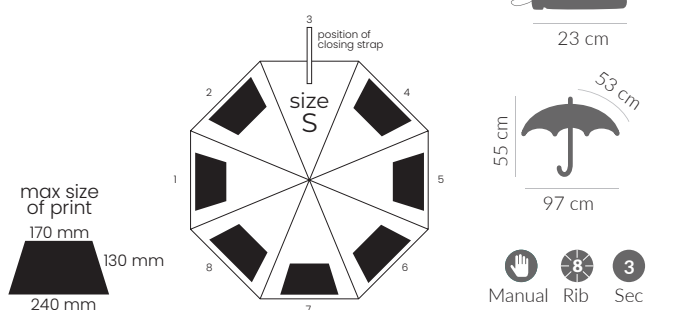

Umbrella folding 8-panel
 manual open/close
 Polyester, 190T,
 metal frame
 and mechanism
 Handle: plastic

 screen printing

 221 g

 12/60

red
8643203

black
8643202

dark blue
8643206

UMBRELLAS & TRAVEL