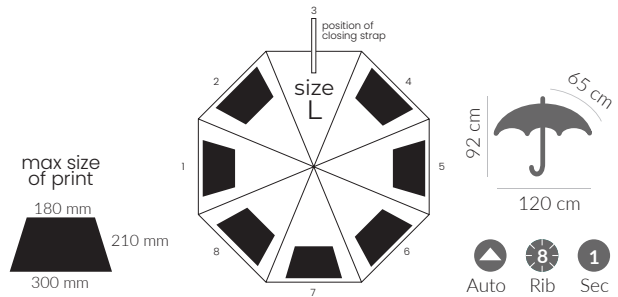

UMBRELLAS & TRAVEL

AURORA

Umbrella 8-panel automatic

Pongee, 190T, reflective edge, fiberglass frame, metal shaft, Handle: rubber