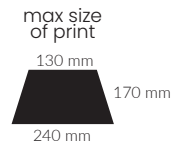

classic material

reflective material

grey
complete reflective
8628912

foam handle

Auto Rib 1 Sec

MORANA

Umbrella 8-panel automatic

Pongee, 190T
black metal fiberglas frame,
Handle: foam