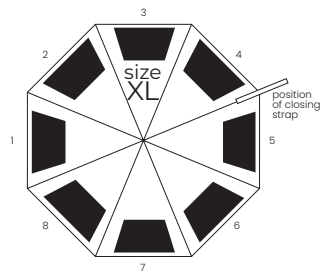

silver/navy blue
86336SM

dark blue/one colour
86336

silver - outside
navy blue - inside

PROTECT

Umbrella 8-panel automatic

Pongee, 190T,
fiberglass frame,
and shaft
Handle: rubber

black / silver
8641902

ORION