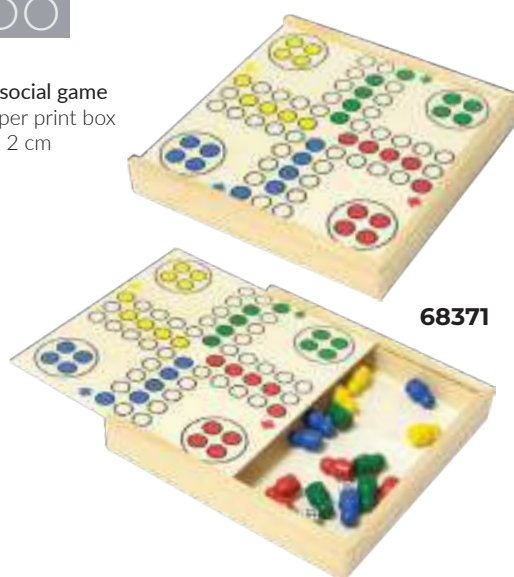

LUDO

Wooden social game
White paper print box
15 x 15 x 2 cm

1/48