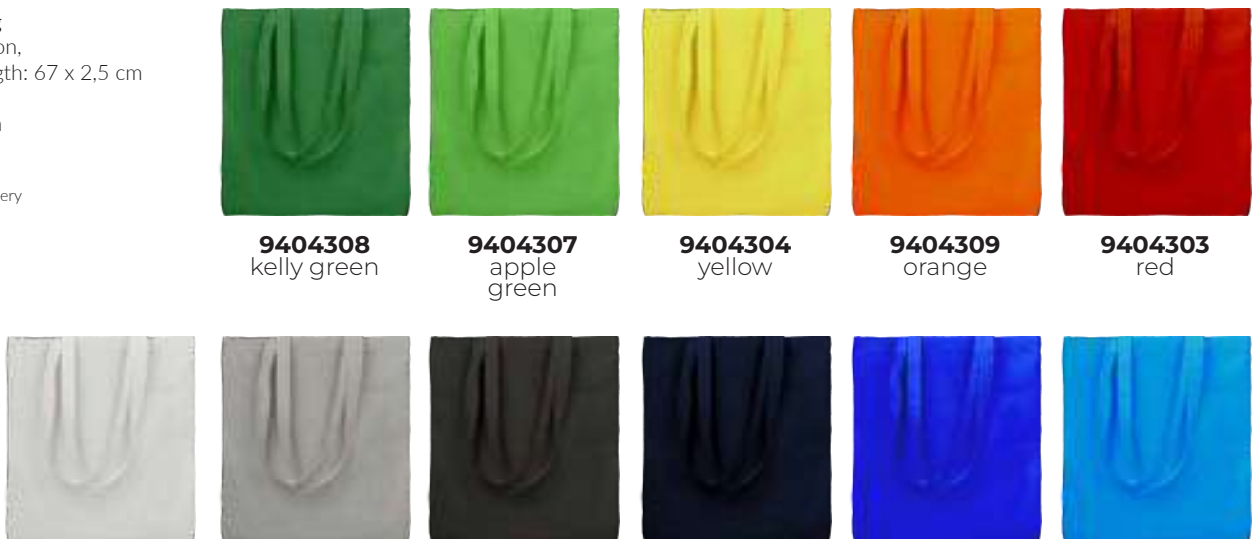

9404308
kelly green

9404307
apple green

9404304
yellow

9404309
orange

9404303
red

9404301
white

9404312
grey

9404302
black

9404306
navy blue

9404305
royal blue

9404317
surf blue

100%
Cotton