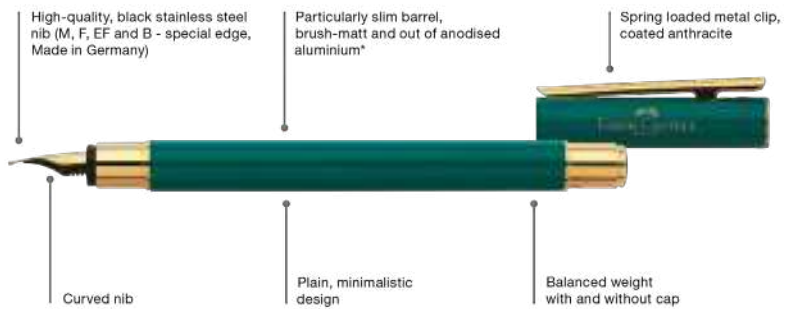

271900
ballpen

NEO SLIM

- Particularly slim barrel
- Spring-loaded metal clip, detachable cap, tip, end button
- Fountain pen: High-quality stainless steel nib in width (M, F, EF, B), equipped with a cartridge/converter system, fitted with a cartridge
- Rollerball: Fitted with a black refill with ceramic tip, fast-drying, interchangeable refill, also usable with a fineliner refill
- Ballpoint pen: Fitted with a black large-capacity refill, line width M