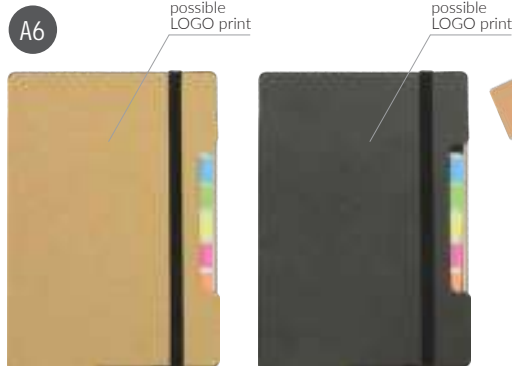

Eco notepad

With self adhesive post-it pads, with BP, 10,8 x 15,2 x 0,9 cm

pad printing

hot printing

1/50

68126

6812602

ALL IN

Notes ECO set

10 in 1 with elastic:

50-sheet lined notebook, 2x natur graphite pencil, 1x paper eco-chemical pencil, wooden 15cm ruler, sharpener, eraser, set of 5 colorful post-it selfadhesive sheets + yellow post-ii pad recycled paper with stripes, 21 x 15,5 x 2,5 cm