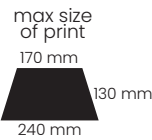

UMBRELLAS & TRAVEL

ROBIN

Umbrella folding 8 - panel
windproof, automatic open/close, Pongee, 190T, fiberglass + steel mechanism, metal shaft
Handle: plastic

screen printing

322 g

12/60

Wind proof

black
8628602