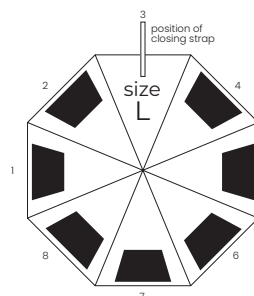

UMBRELLAS & TRAVEL

ASTAR BLACK

Umbrella 16-panel automatic

Pongee, 190T,
metal frame,
Handle: PVC mat black

PAN

Umbrella 8-panel automatic

Polyester, 190T,
metal frame,
Handle: foam

silver - outside
navy blue - inside