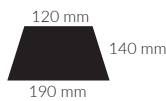

 laser engraving

 464 g

 12/48

possible
LOGO laser engraving

Wind
proof

max size
of print

dark blue
8641706

black
8641702