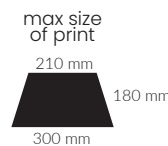

UMBRELLAS & TRAVEL

ASTAR BLACK

Umbrella 16-panel automatic

Pongee, 190T,
metal frame,
Handle: PVC mat black

PAN

Umbrella 8-panel automatic

Polyester, 190T,
metal frame,
Handle: foam

silver - outside
navy blue - inside