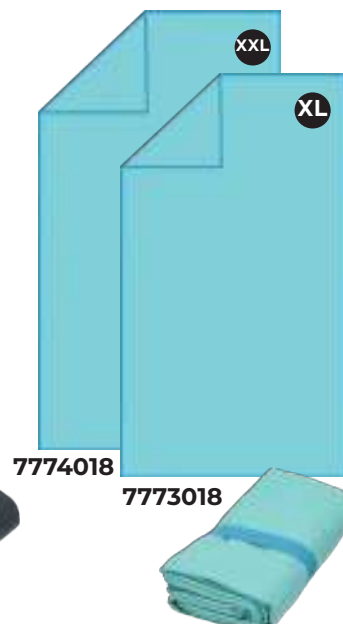

80 x 160 cm

100 x 180 cm

1/50

1/30

ACTIVE LANG

Towel with elastic stripe
Microfibre, 200 gms,
85% Polyester, 15% polyamid,
elastic strap and same color edge

L

70 x 140 cm