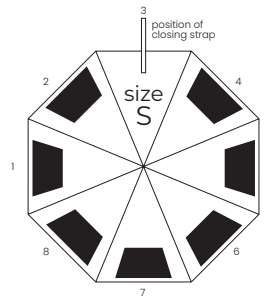

UMBRELLAS & TRAVEL

ROBIN

Umbrella folding 8 - panel
windproof, automatic open/close, Pongee, 190T, fiberglass + steel mechanism, metal shaft
Handle: plastic

screen printing

322 g

12/60

Wind proof