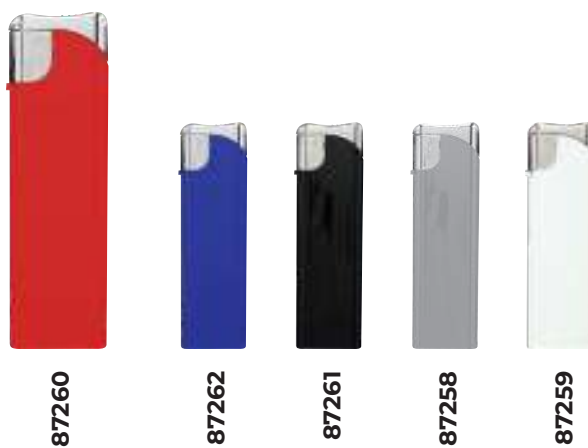

fixed flame, disposable,
44 x 269 x 21 mm

pad printing

24/240

SWING

Lighter
Plastic
24 x 80 x 12 mm

pad printing

50/1000

F2