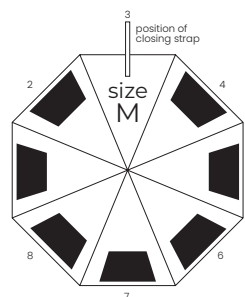

UMBRELLAS & TRAVEL

ZEUS

Umbrella 8-panel automatic
Polyester, 190T,
metal frame
Handle: wood