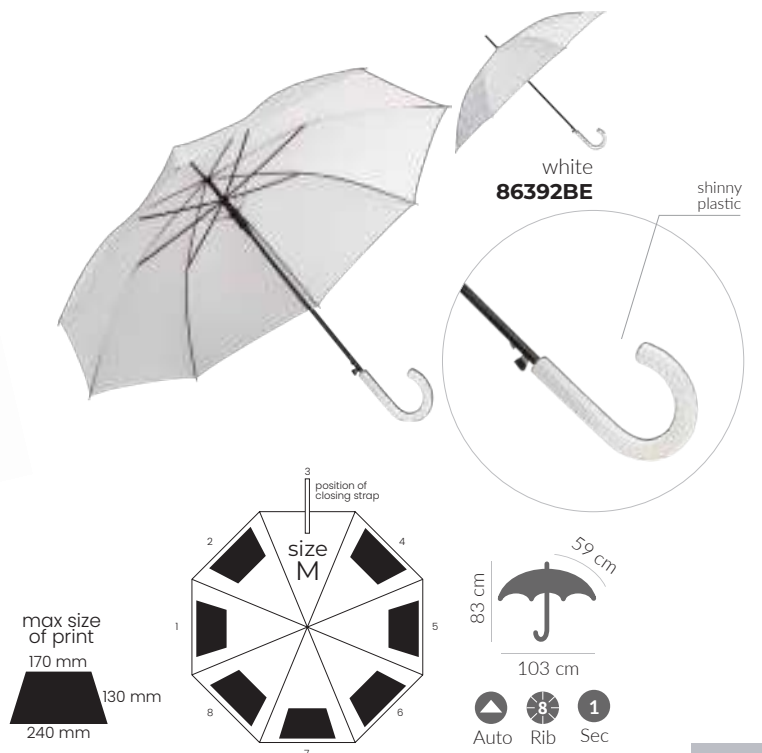

 screen printing

 490 g

 1/20

APOLO

Umbrella 8-panel automatic
 Pongee, 190T
 Metal frame
 Handle: rubber, matching color

 screen printing

 400 g

 12/48