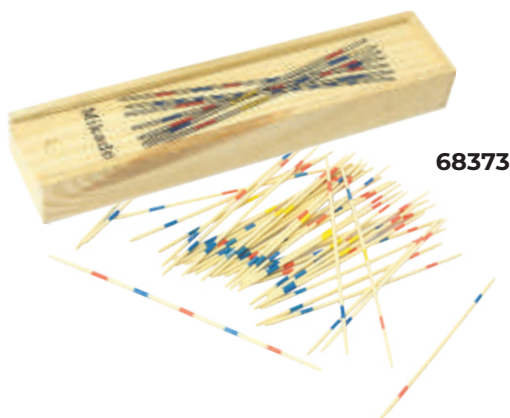

68120

DUO MIDO

Wooden game set 1/2 Domino
+ Mikado
in white wooden box,
17 x 9 x 3 cm

68124

MIKADO

Social game
Wooden box,
19 x 4 x 2,5 cm

68373

DOMINO