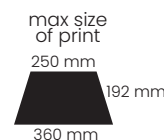

PROTECT

Umbrella 8-panel automatic

Pongee, 190T,
fiberglass frame,
and shaft
Handle: rubber

black / silver
8641902

ORION

Umbrella 8-panel automatic

Pongee, 190T,
fiberglass mechanism + shaft
Handle: eva foam

black
8637502