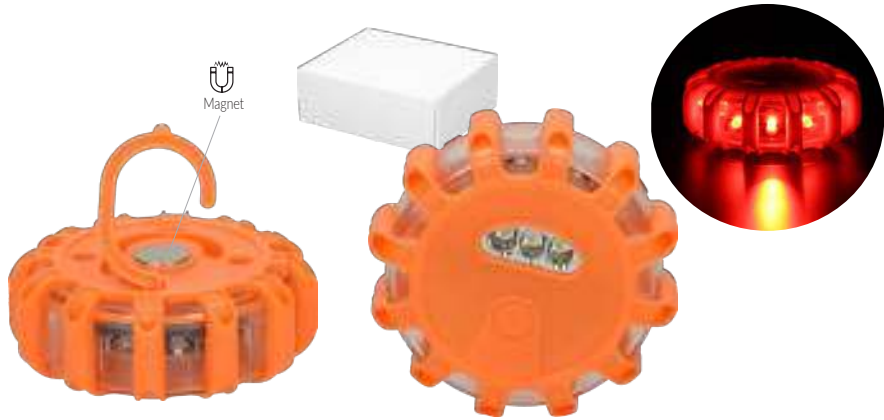

WARNING

LED road flares emergency lights

Lights 3 pack roadside warning flashlight car safety flare, warning flashing beacon with magnet and hook for vehicles and boats, with strong magnet and hook at the backside
Ø 10 x 3,5 cm, logo print: 1,8 x 1,8 cm

pad printing 1/100

73571

HAMMER

Multifunctional mini COB light with hammer and knife

Including button cell batteries inside 78 gr, 130X FI 15 mm, multifunctional mini COB light with hammer and knife, with PP pouch, on hammer is protective silicone cap

pad printing
laser engraving
1/100