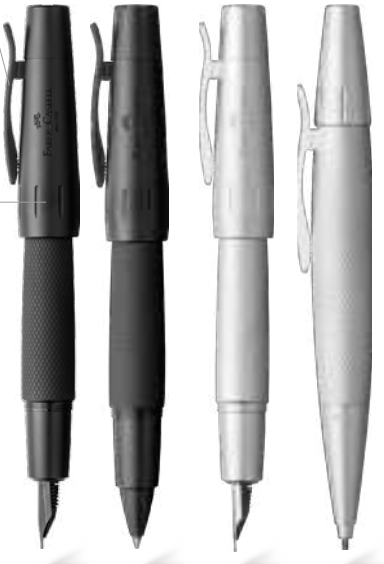

Clip - Laser

Cap - Laser
Diamond