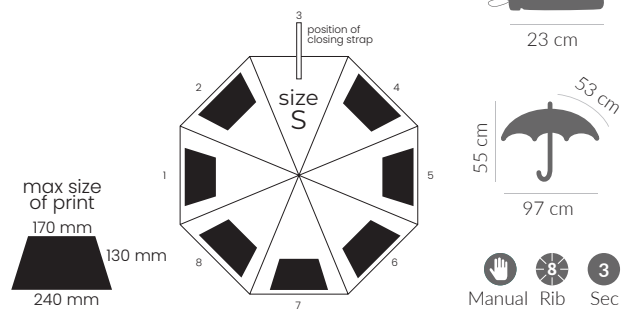

XENO

Umbrella folding 8-panel
manual open/close
Pongee, 190T,
fiberglass mechanism
Handle: rubber

screen printing

295 g

12/60

MIDAS

Umbrella folding 8-panel
manual open/close
Polyester, 190T,
metal frame
and mechanism
Handle: plastic

screen printing

221 g

12/60