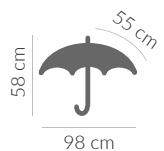

 12/48

Wind
proof

max size
of print

grey melange
8639412

navy blue melange
8639406

UMBRELLAS & TRAVEL

ROBIN

Umbrella folding 8 - panel
windproof, automatic open/close, Pongee, 190T, fiberglass + steel mechanism, metal shaft
Handle: plastic