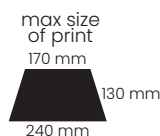

UMBRELLAS & TRAVEL

ZEUS

Umbrella 8-panel automatic
Polyester, 190T,
metal frame
Handle: wood