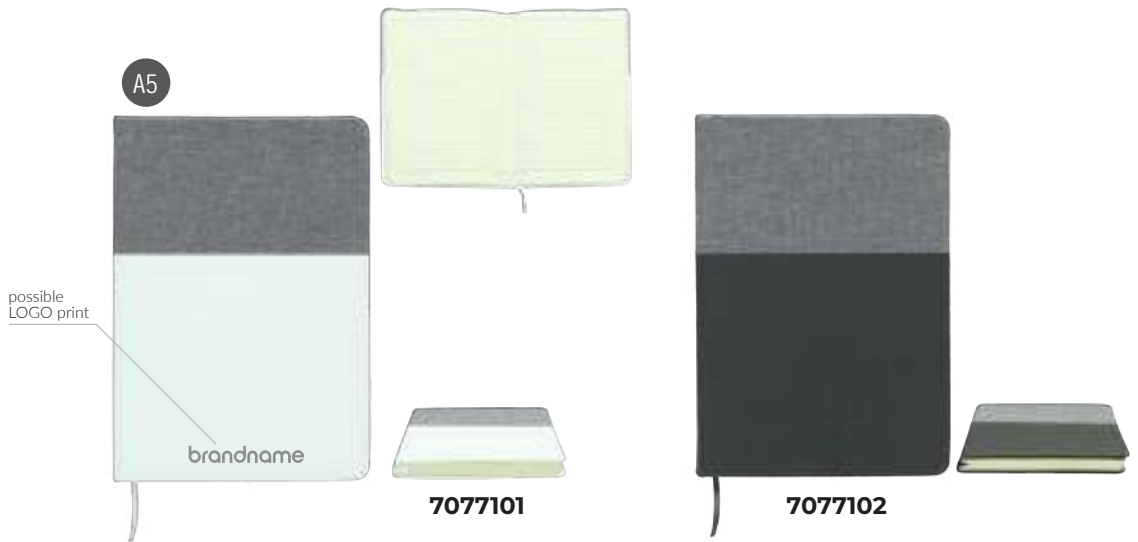

DUAL

Notebook A5

With 96 sheets, lines, cream paper 80 g/m², round corners, cover material: paper with folia, bands and tail bands, 14,7 x 20,8 x 1 cm

hot printing

pad printing

1/60

BETA

Notebook A5

With 96 sheets, lines, white paper 80 g/m², round corners, cover material: paper cover with folia, bands and tail bands, 15,5 x 20,7 x 1 cm

hot printing

pad printing

10/60