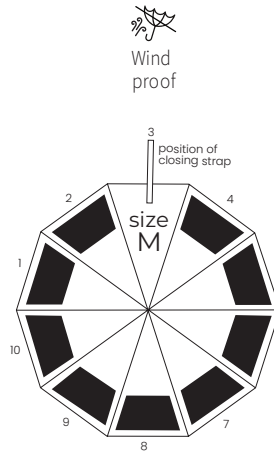

10/50

max size of print
 120 mm 140 mm
 190 mm

33,5 cm

58 cm
 66 cm
 104 cm

Open Rib Sec close

MULAN

Umbrella folding 12 - panel
 automatic open/close
 Pongee, 190T,
 steel mechanism,
 metal shaft
 Handle: plastic