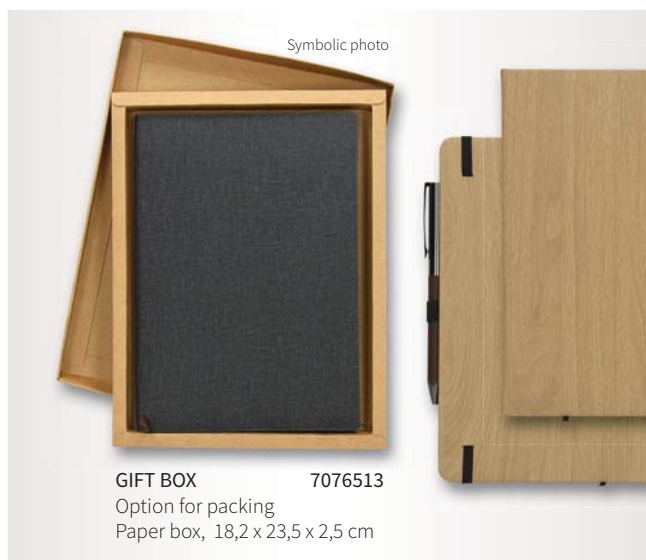

FOREST

Symbolic photo

GIFT BOX

7076513

Option for packing
Paper box, 18,2 x 23,5 x 2,5 cm

7076121

7076123

PU Notebook A5

80 gms, white paper, 96 lined sheets, book-mark, rubber strap and pen holder strap.
Wood imitation cover.
Size: 14,8 x 20,8 x 1,5 cm

logo printing