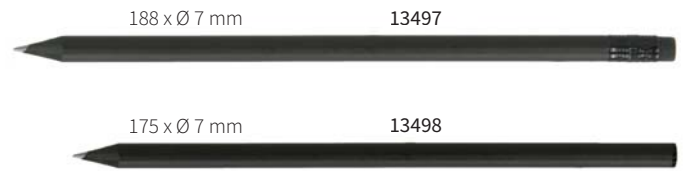

BLACK

Pencil HB 24/1