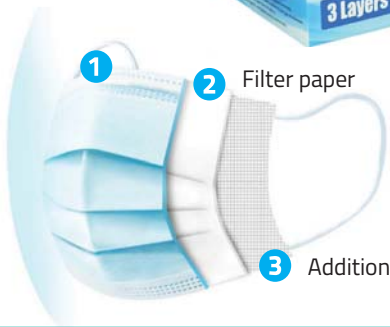

Protective mask

UNI

3
layer protection
Layer of non-woven fabric

1/50

Protective mask

IIR

The face mask are made of 3 layers of materials. Two-layer non-woven fabric + melt-blown fabric. Anti-dust, anti-odor, protect your health layer by

3
layer protection

- 1 Splash resistant non-woven fabric
- 2 High density filter layer
- 3 Direct contact skin layer

Protective mask

KN95

KN95 respirator face masks provide full coverage defense against harmful airborne particles. Built-in adjustable nose clip and stapleless straps allow for a tight air-impermeable seal that also maximizes user comfort. Available in 2 versions: earloop straps or dual headbands.

- Full coverage defense against harmful airborne particles
- Adjustable nose clip with stapleless earloop straps
- Securely and comfortably fits all sizes

1/50