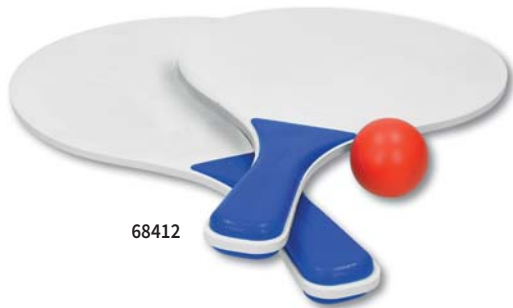

SUN

68412

Rackets set SUN
Wood + PVC
33 x 19 x 0,5 cm

logo printing
1/100