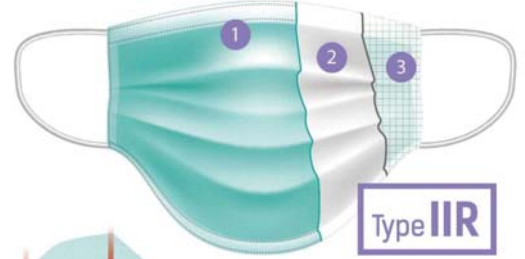

Protective mask

IIR

The face mask are made of 3 layers of materials. Two-layer non-woven fabric + melt-blown fabric. Anti-dust, anti-odor, protect your health layer by

3
layer protection