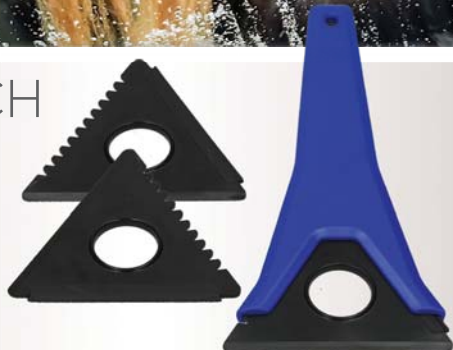

SWITCH

Ice scraper
Plastic, detachable scraper
with 3 in 1 function
23 x 10,5 cm

1/200

logo printing

8492003

8492001

8492005