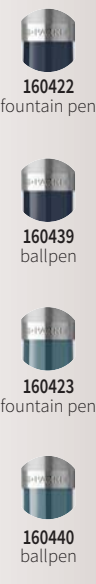

## PARKER 51

FP - F  
BP - M

1/1

logo printing

**160420** fountain pen  
**160437** ballpen  
**160421** fountain pen  
**160438** ballpen

**160422** fountain pen  
**160439** ballpen  
**160423** fountain pen  
**160440** ballpen