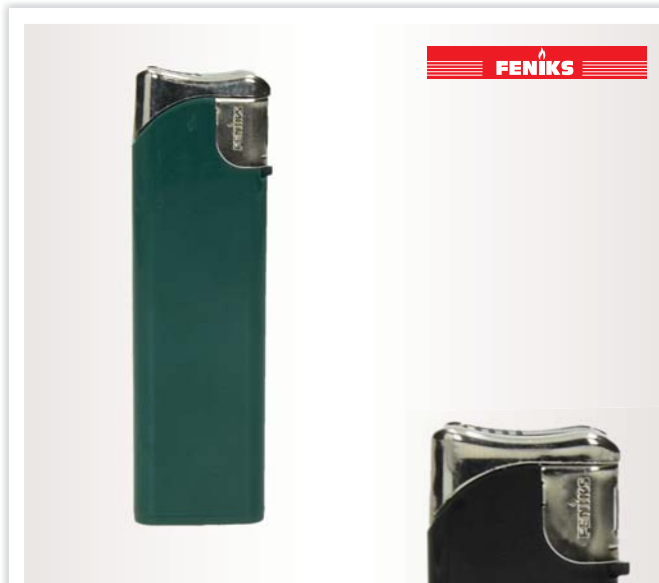

The professional line of lighters Feniks boasts top designs and quality that complements the combinations of details, functionality and durable materials.

LARS

8751704 8751709 8751703 8751706 8751707 8751702 8751701

Lighter
Plastic
24 x 81 x 11 mm

50/1000 logo printing

TWIST

8751604 8751603 8751606 8751608 8751601 8751602

Lighter
Plastic
25 x 80 x 10 mm

50/1000 logo printing

TWIST METALIC

8751506 8751503 8751511 8751510 8751502

Lighter
Plastic
24 x 80 x 10 mm

50/1000 logo printing