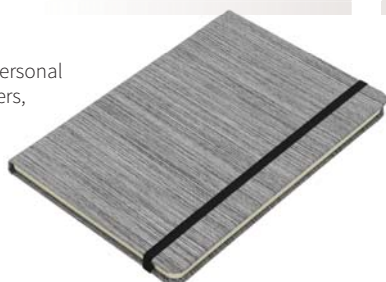

### Notebook A5

96 sheets, cream paper 80 g/m<sup>2</sup>, personal information and lines, round corners,

Cover - Textile

14 x 21 x 1 cm

12/96

logo printing