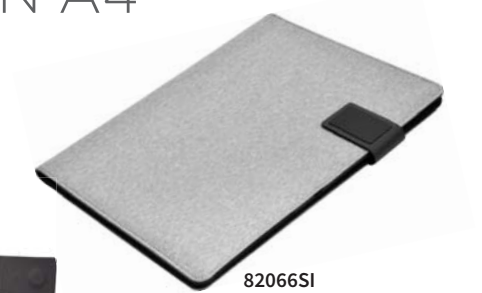

82066SI

Business folder A4
Paper refil, 20-sheets, notebook
cards and documents sections
Polyester
31 x 23,5 x 1 cm