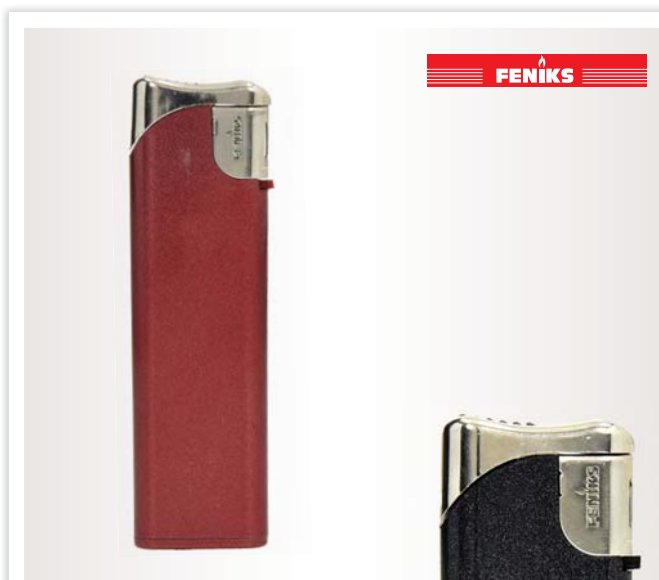

The professional line of lighters Feniks boasts top designs and quality that complements the combinations of details, functionality and durable materials.

LARS

8751704 8751709 8751703 8751706 8751707 8751702 8751701

Lighter
Plastic
24 x 81 x 11 mm

50/1000 logo printing

TWIST

8751604 8751603 8751606 8751608 8751601 8751602

Lighter
Plastic
25 x 80 x 10 mm

50/1000 logo printing

TWIST METALIC

8751506 8751503 8751511 8751510 8751502

Lighter
Plastic
24 x 80 x 10 mm

50/1000 logo printing