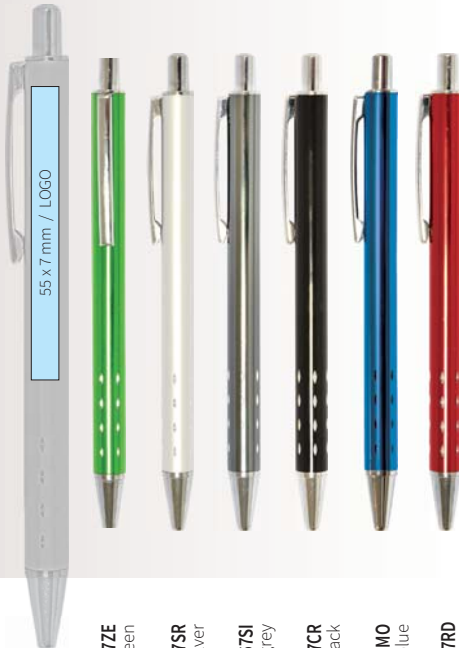

TWINKLE

Ballpoint pen
Aluminum
138 mm,
Ø 9,5 mm

50/500

16 g blue writing
1mm

logo printing

10467ZE green
10467SR silver
10467SI grey
10467CR black
10467MO blue
10467RD red