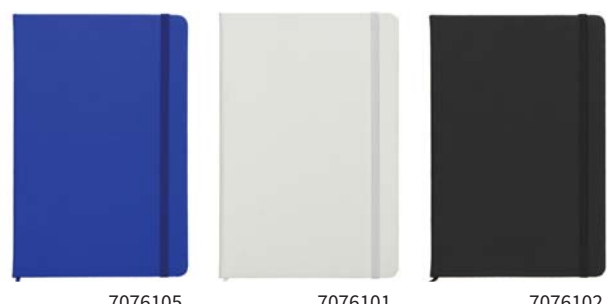

7076105   7076101   7076102

Notebook A5
Antibacterial PU Notebook A5, 70 gms, white paper, 96 lined sheets, bookmark and rubber strap. Size: 14 x 21 x 1,5 cm