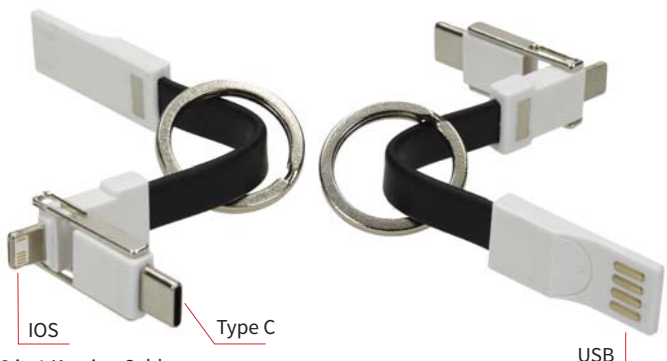

## SONIC CAR CHARGER

6906602

**Smart Dual USB Port Car Charger**

Smart Dual USB Port Car Charger  
 Ultra-compact car charger turns unused cigarette lighter outlet into 2 powerful USB charging ports, it works with multi-species smart phones, tablets and all other Micro USB devices  
 Input: 12-24V; Output1: 5V/2.1A, Output2: 5V/1.0A; Ø7,5 x 3,0 cm

## UNITED KEYRING 3 in 1

**3 in 1 Keyring Cable**  
data cable For iPhone Android Type C, One data line supports three devices, USB & IOS & Type-C  
Certificate: CE FCC ROHS  
Weight: 11 g  
Size - length: 13 cm