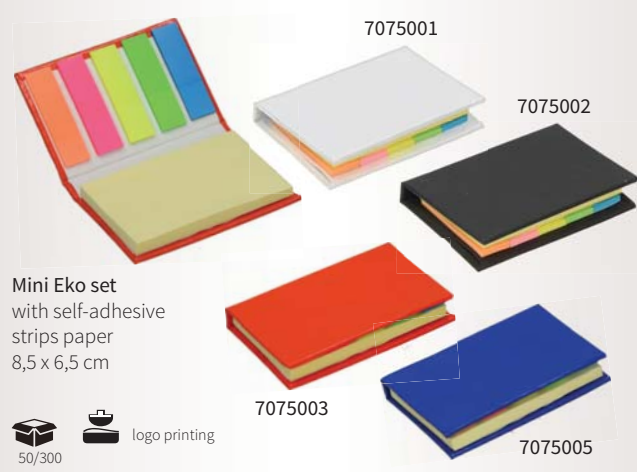

LILI

Mini Eko set
with self-adhesive strips paper 8,5 x 6,5 cm

7075001   7075002
7075003   7075005