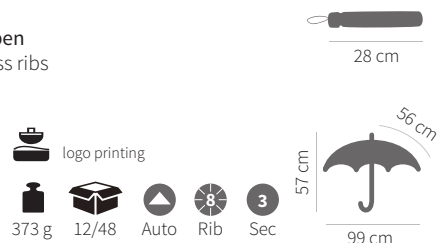

Umbrella
folding 8-panel autoopen
Pongee, 190T, Fiberglass ribs
Handle: rubber