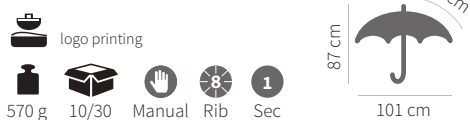

ANTI WIND Umbrella 8-panel
manual opening
Pongee, 190T
Metal frame
Handle: rubber