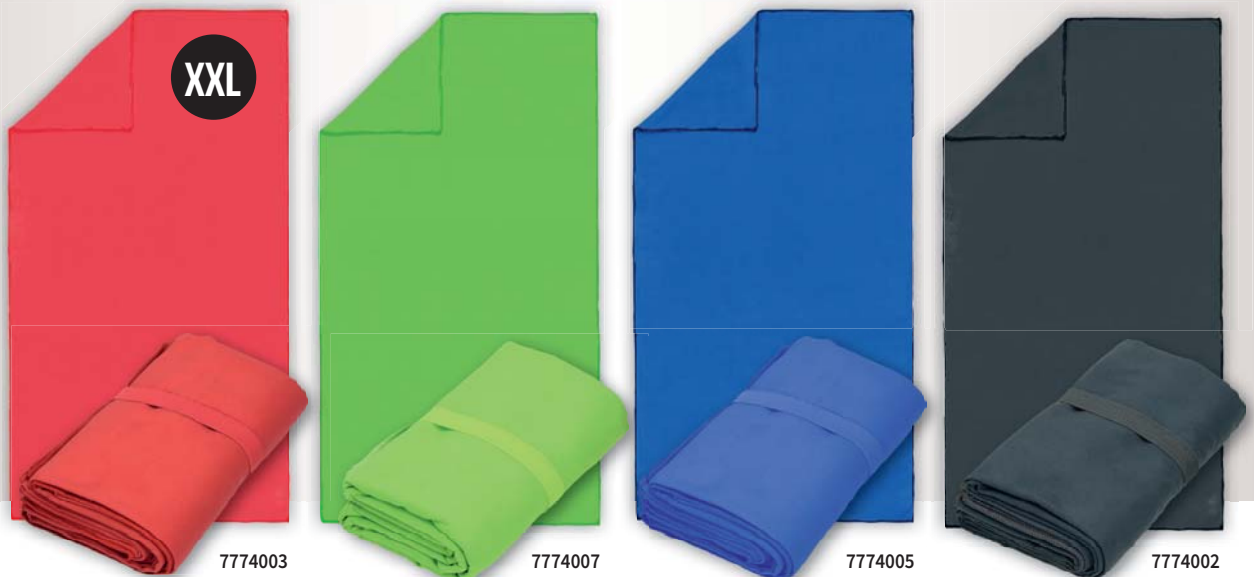

ACTIVE SOLID BEACH

LANG

7774003

7774007

7774005

7774002

Sports towel with elastic stripe
Microfibre, 200 gms, 85% polyester, 15% polyamid
Elastic strap and same color edge
100 x 180 cm

logo embroidery