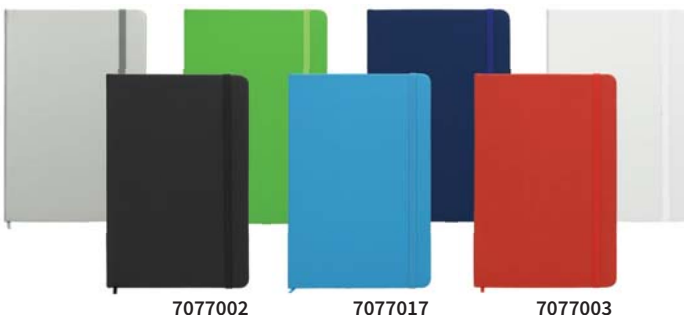

SPECTRUM A6

7077010

7077007

7077006

7077001

7077002

7077017

7077003

Notebook A6

96 sheets, paper 80 g/m², lines, round corners, bands and tail bands in color of cover, PU 14 x 9 x 1 cm

50/100

logo printing