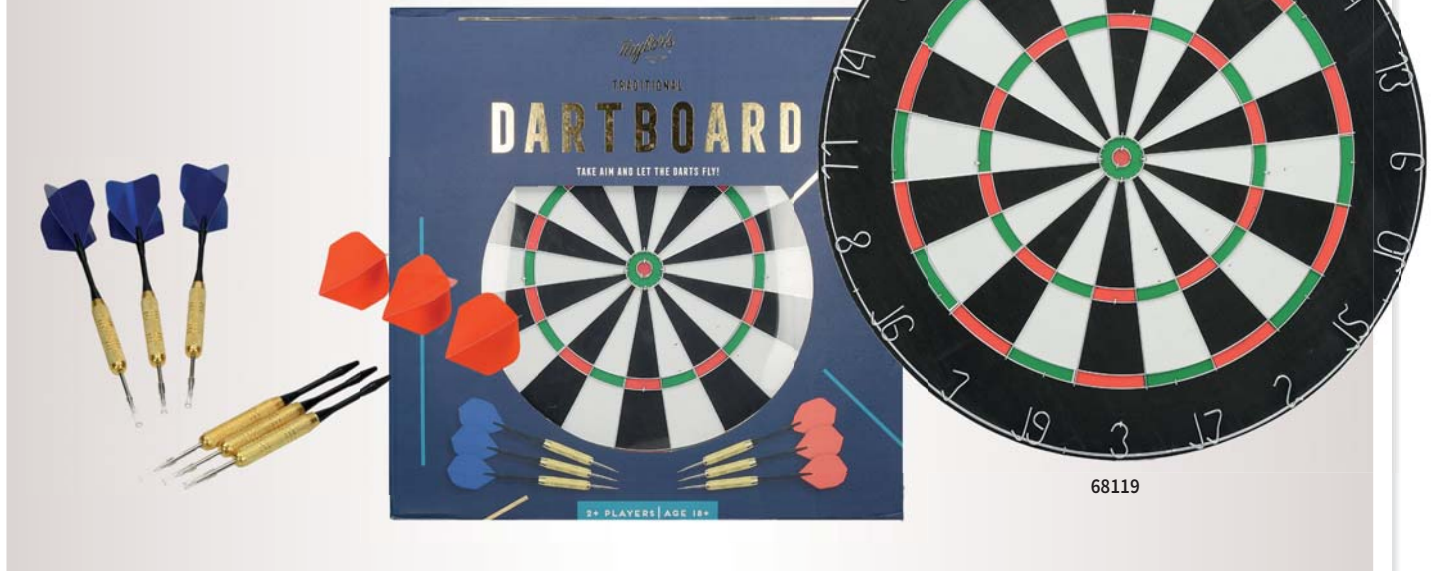

DART

68119

Social game DART with 6 arrows
dia 46 cm
Material: sisal + metal

logo printing