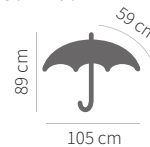

white
8622201

dark blue
8622206

black
8622202