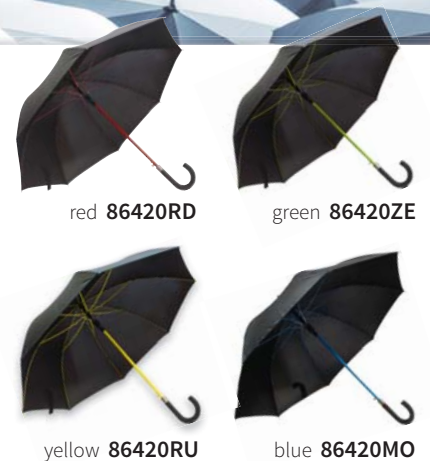

yellow **86420RU**

blue **86420MO**

logo printing
490 g 12/48 Auto Rib 1 Sec