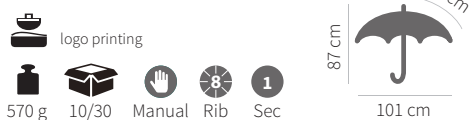

94 cm

120 cm

REVERSE

LEMA

ANTI WIND Umbrella 8-panel
manual opening
Pongee, 190T
Metal frame
Handle: rubber

Umbrella
folding 8-panel autoopen
Pongee, 190T, Fiberglass ribs
Handle: rubber

SIRIUS

black
8637202