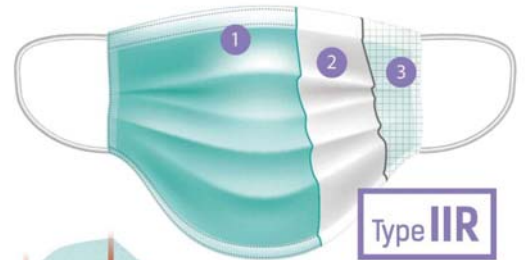

Protective mask

IIR

The face mask are made of 3 layers of materials. Two-layer non-woven fabric + melt-blown fabric. Anti-dust, anti-odor, protect your health layer by