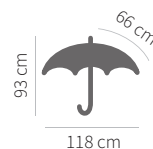

ASTAR

red
86423RD

dark blue
86423TM

grey
86423SI

Umbrella 16-panel
automatic
Pongee, 190T
Metal frame
Handle: wood

logo printing

570 g

12/48

Auto

16 Rib

1 Sec

118 cm

AURORA

black
8637402

Umbrella 8-panel
automatic
Pongee, 190T,
Reflective Edge
Fiberglass frame
Metal shaft
Handle: rubber

logo printing

557 g

12/48

Auto

8 Rib

1 Sec

120 cm

FARO

black/reflective
86424CR

Umbrella
8-panel autoopen
Pongee, 190T,
Reflective Edge
Fiberglass frame
Handle: foam

logo printing

570 g

12/48

Auto

8 Rib

1 Sec

123 cm