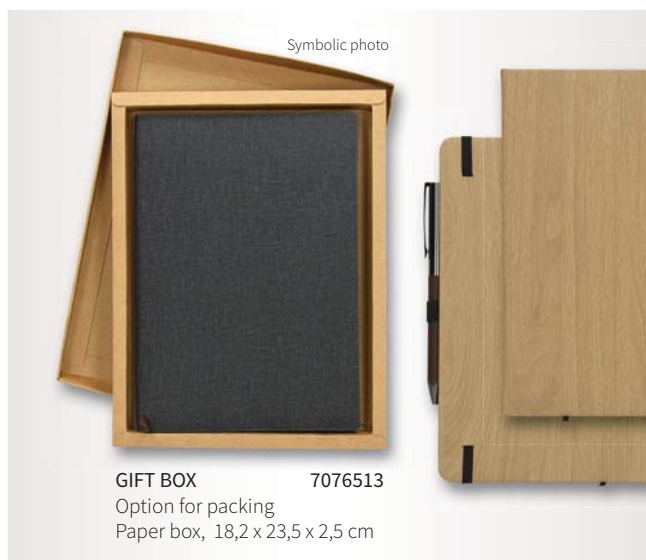

FOREST

Symbolic photo

7076121

7076123

GIFT BOX

7076513

Option for packing
Paper box, 18,2 x 23,5 x 2,5 cm

PU Notebook A5

80 gms, white paper, 96 lined sheets, book-mark, rubber strap and pen holder strap.
Wood imitation cover.
Size: 14,8 x 20,8 x 1,5 cm

logo printing