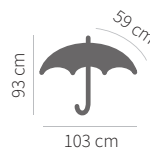

logo printing

400 g

12/48

Auto

8 Rib

1 Sec