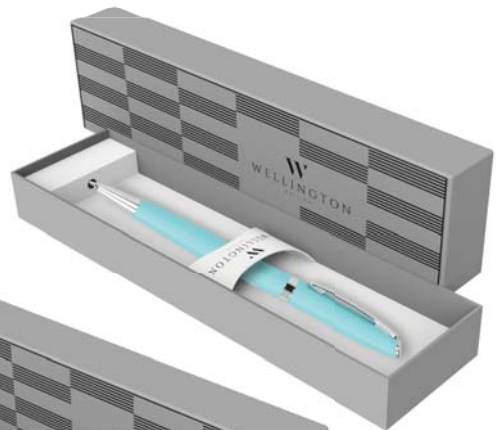

1949401

160190

Ball pen refill - Blister
Standard
format (Parker)

98 mm
x Ø 6 mm

Single writing set
in gift box
Metal BP
175 x 50 x 25 mm

1/100 35 g 0,7mm blue writing

logo printing