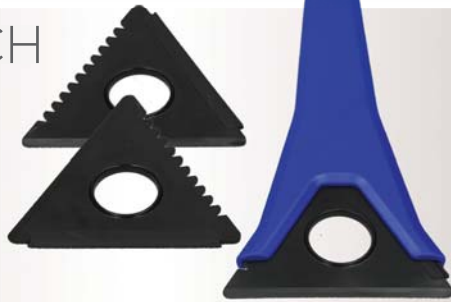

SWITCH

Ice scraper
Plastic, detachable scraper
with 3 in 1 function
23 x 10,5 cm

8492003 8492001 8492005

FROSTY

Ice scraper
Plastic
23 x 10,5 cm

8422002
8422003
8422005
8422001

YETI

**Ice scraper
with snow brush**
Plastic
67(81) x 11 cm

84916MO

RUBBER

Ice scraper with foam handle
Plastic
31,5 x 21 cm

84913RD

GLOVE

**Ice scraper
with glove**
Polyester, plastic
30 x 16 cm

8491912 84919MO

TRIPLEX

Ice scraper with rubber handle
Plastic
31,5 x 21 cm

84915RO