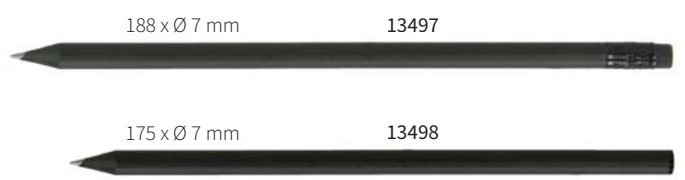

BLACK

Pencil HB 24/1

188 x Ø 7 mm 13497
175 x Ø 7 mm 13498

24/288/1728 logo printing

GEL QUICK DRY

Ballpoint pen Gel
Blue Quick Dry Gel
ABS material with antibacterial additive protecting
Plastic / 145 x Ø 11 mm