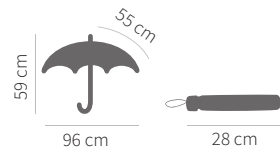

ZODIAC LUX

Umbrella folding 8-panel
automatic open / close
Pongee, 190T, Windproof
Fiberglass mechanism
Handle: rubber

SILAS

Umbrella folding 8-panel
manual open/close
Pongee, 190T
Frame: metal + fiberglass
Handle: plastic / silver carabin