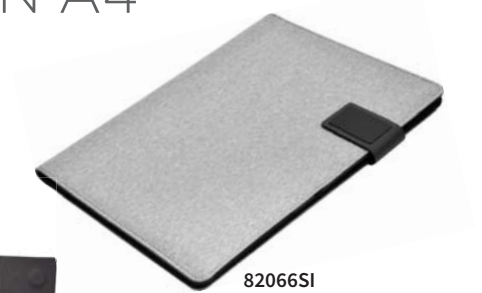

8206912

8206902

Business folder A4
20 sheets
PU + notebook
31 x 23 x 1,5 cm

1/20

BERGEN A4

A4

82066SI

Business folder A4
Paper refil, 20-sheets, notebook
cards and documents sections
Polyester
31 x 23,5 x 1 cm