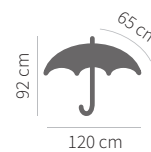

Umbrella 8-panel
automatic
Pongee, 190T,
Reflective Edge
Fiberglass frame
Metal shaft
Handle: rubber

logo printing

557 g

12/48

Auto

8 Rib

1 Sec

120 cm