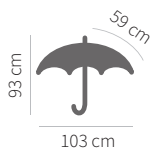

SELENA

APOLO

Umbrella 8-panel automatic
Pongee, 190T
Metal Colored fiberglass frame
Handle: matching color, mat PVC

logo printing

490 g

1/20

Auto

8 Rib

1 Sec

logo printing

400 g

12/48

Auto

8 Rib

1 Sec