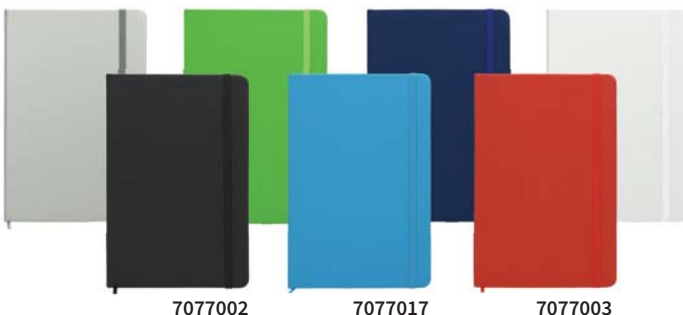

SPECTRUM A6

7077010

7077007

7077006

7077001

7077002

7077017

7077003

Notebook A6

96 sheets, paper 80 g/m², lines, round corners, bands and tail bands in colour of cover, PU 14 x 9 x 1 cm

50/100

logo printing