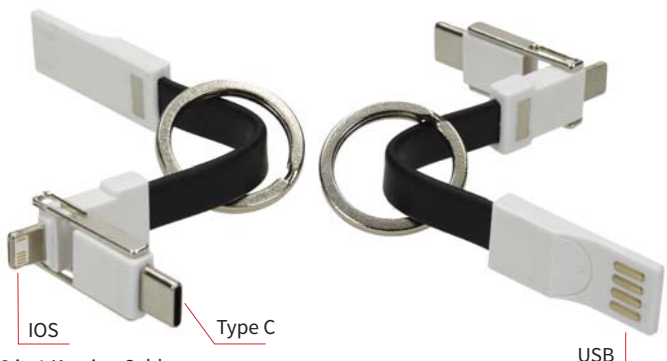

6905601

SONIC CAR CHARGER

6906602

Smart Dual USB Port Car Charger

Smart Dual USB Port Car Charger
Ultra-compact car charger turns unused cigarette lighter outlet into 2 powerful USB charging ports, it works with multi-species smart phones, tablets and all other Micro USB devices
Input: 12-24V; Output1: 5V/2.1A, Output2: 5V/1.0A; Ø7,5 x 3,0 cm

UNITED KEYRING 3 in 1

3 in 1 Keyring Cable
data cable For iPhone Android Type C, One data line supports three devices, USB & IOS & Type-C
Certificate: CE FCC ROHS
Weight: 11 g
Size - length: 13 cm

36123