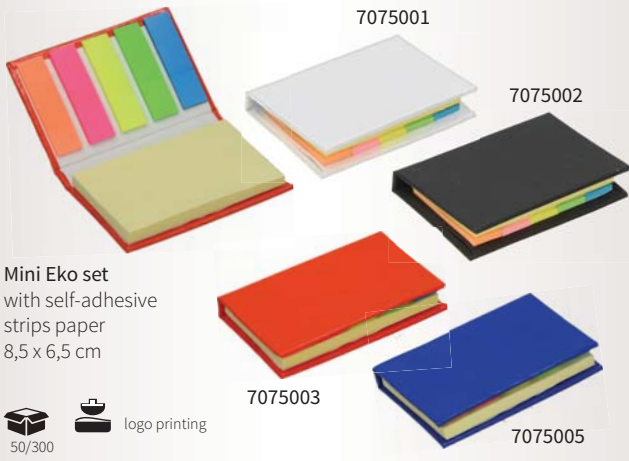

7076105 7076101 7076102

Notebook A5
Antibacterial PU Notebook A5, 70 gms, white paper, 96 lined sheets, bookmark and rubber strap. Size: 14 x 21 x 1,5 cm

LILI

Mini Eko set
with self-adhesive strips paper 8,5 x 6,5 cm