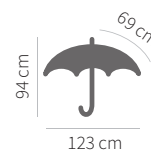

logo printing

570 g

12/48

Auto

8 Rib

1 Sec

123 cm

STYX