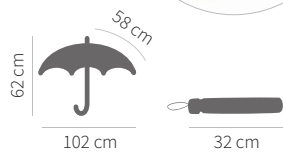

SIRIUS

Umbrella folding 8-panel
windproof, automatic open/close
Pongee, 190T
Fiberglass mechanism
Metal shaft
Handle: rubber

logo printing

382 g

12/48

Open
close

8

3

Sec

62 cm

102 cm

32 cm

KRONOS

Umbrella
folding 10-panel
automatic open / close
Pongee, 190T
Frame: fiberglass
Handle: wooden

logo printing

464 g

12/48

Open
close

10

3

Sec

61 cm

103 cm

30 cm