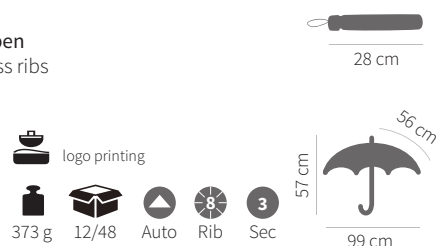

94 cm

120 cm

REVERSE

LEMA

ANTI WIND Umbrella 8-panel
manual opening
Pongee, 190T
Metal frame
Handle: rubber

Umbrella
folding 8-panel autoopen
Pongee, 190T, Fiberglass ribs
Handle: rubber

SIRIUS

black
8637202