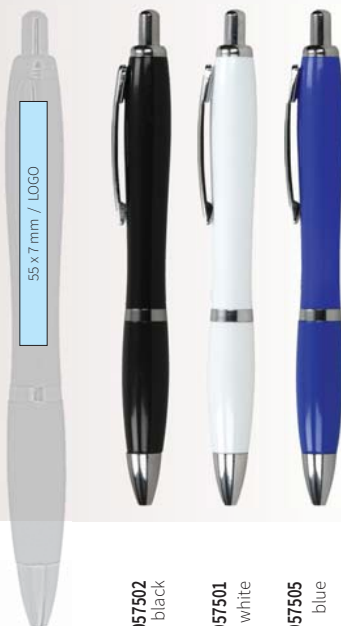

logo printing

10575O2
black

10575O1
white

10575O5
blue

DUBLIN COLOR

Ballpoint pen
Plastic
142 mm,
Ø 10 mm

50/1000

8 g