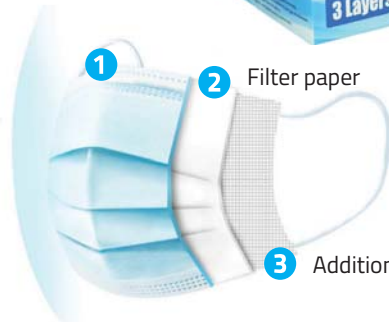

1/50

3

layer protection

Layer of non-woven fabric