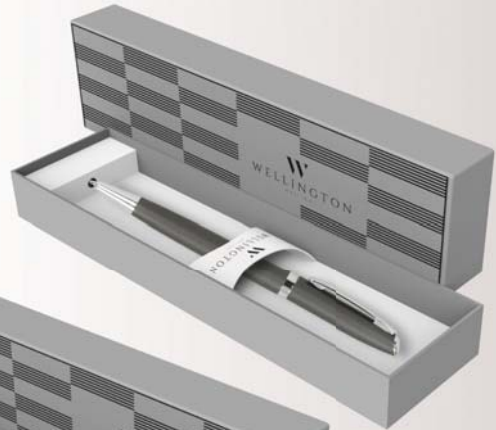

1949402

1949405

1949422