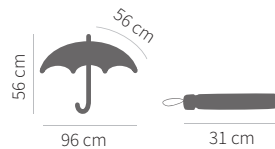

ZODIAC LUX

Umbrella folding 8-panel
automatic open / close
Pongee, 190T, Windproof
Fiberglass mechanism
Handle: rubber

SILAS

Umbrella folding 8-panel
manual open/close
Pongee, 190T
Frame: metal + fiberglass
Handle: plastic / silver carabin