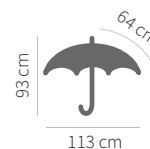

ZEUS

red
86226/RD

w. red
86226/B

green
86226/SZ

dark green
86226/TZ

blue
86226/MO

black
86226/Č

dark blue
86226/TM

warm grey
86226/RJ

brown
86226/RJA

yellow
86226/R

orange
86226/O

Umbrella 8-panel automatic

Polyester, 190T
Metal frame
Handle: wood

logo printing

390 g 12/60 Auto Rib 1 Sec

white
86226/BE

grey
86226/S

ZEUS FIFO

yellow
8622204

grey
8622212

orange
8622209

red
8622203

dark green
8622208

Umbrella
8-panel
automatic
Polyester, 190T
Metal frame
Handle: wood

logo printing

390 g 1/25 Auto Rib 1 Sec

white
8622201

dark blue
8622206

black
8622202

ZEUS-X

white
86421BE

red
86421RD

grey
86421SI

Umbrella
8-panel automatic
Pongee, 190T
Metal frame
Handle: wood

logo printing

450 g 12/48 Auto Rib 1 Sec