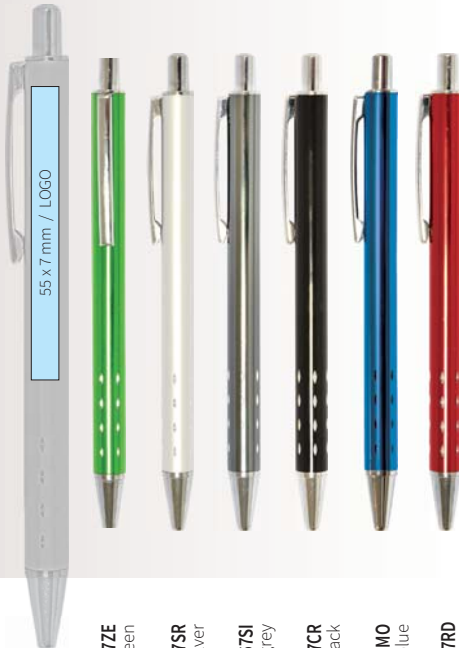

Ballpoint pen
metal
Touch screen
142 x Ø 10 mm

50/500 18 g

blue writing
1mm

logo printing

1058701 white
1058703 red
1058705 blue
1058707 green
1058710 silver
1058711 gold

NORVIK

Bellow layer
of metal
is colored
in colour of grip

Ballpoint pen
Metal BP
in metallic mat
color, rubber grip
140 mm, Ø 10 mm

50/500

16 g blue writing
0,7mm

logo printing

1094917 blue
1094903 red
1094904 yellow
1094908 green

TWINKLE

Ballpoint pen
Aluminum
138 mm,
Ø 9,5 mm