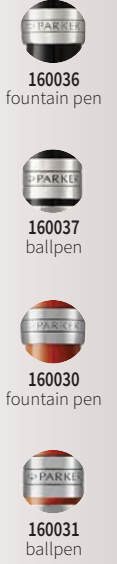

logo printing

160086 fountain pen
160087 ballpen
160410 fountain pen
160430 ballpen

DUOFOLD

FP - F
BP - M

1/1

logo printing

160022 fountain pen
160023 ballpen
160034 fountain pen
160035 ballpen

SONNET CORE