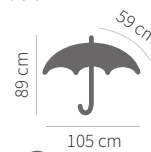

brown
86226/RJA

yellow
86226/R

orange
86226/O

Umbrella 8-panel automatic

Polyester, 190T
Metal frame
Handle: wood

logo printing

390 g 12/60 Auto Rib 1 Sec

white
86226/BE