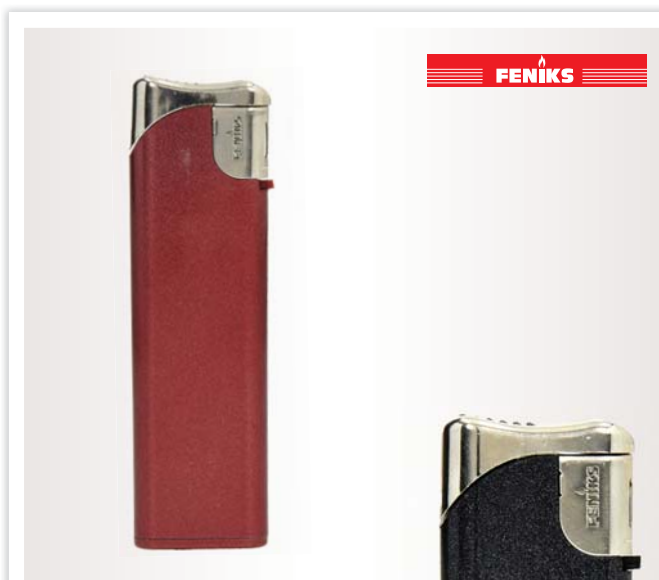

50/1000

logo printing

TWIST METALIC

8751506 8751503 8751511 8751510 8751502

Lighter
Plastic
24 x 80 x 10 mm

50/1000

logo printing

The professional line of lighters Feniks boasts top designs and quality that complements the combinations of details, functionality and durable materials.