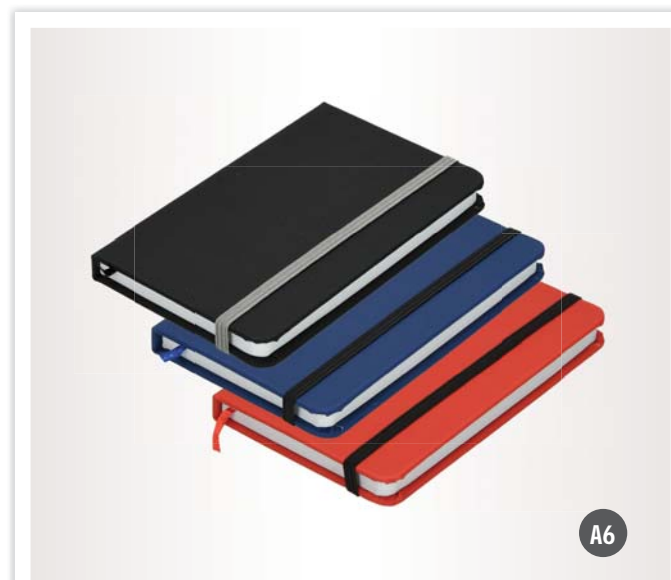

7077001

7077002

7077017

7077003

Notebook A6

96 sheets, paper 80 g/m², lines, round corners, bands and tail bands in colour of cover, PU 14 x 9 x 1 cm

50/100

logo printing