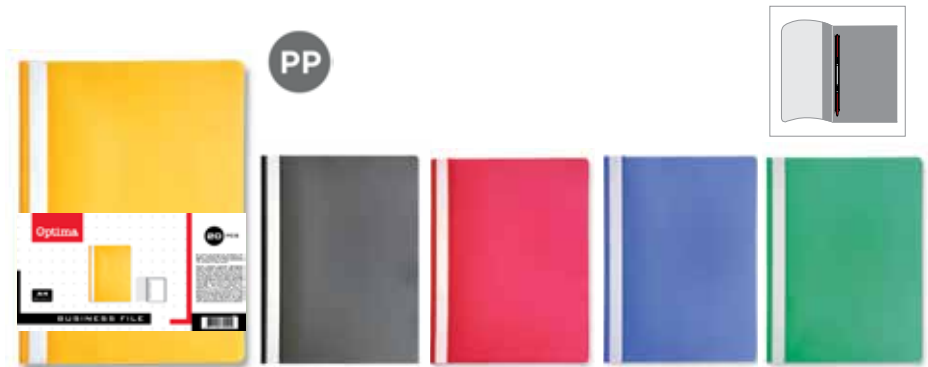

BUSINESS FILE

A4, metal clip, PP, 110/150 my

- 20057 ● 20/400 3 831115 113258
- 20053 ● 20/400 3 831115 113234
- 20058 ● 20/400 3 831115 113272
- 20059 ● 20/400 3 831115 113296
- 20060 ● 20/400 3 831115 113319