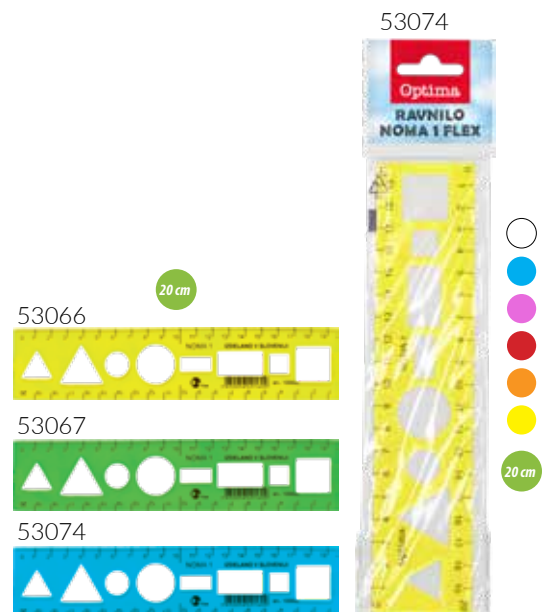

RULLER

NOMA 1 Flex

length 200 cm

53066	●	25	
53067	●	25	
53068	●	25	
53074	sort	10/360	

2. ● ●