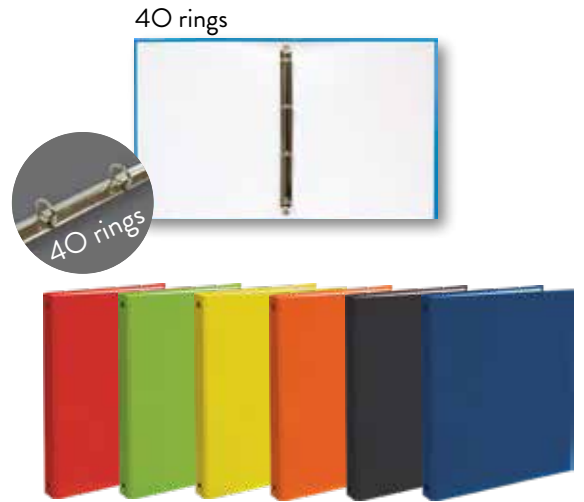

RING BINDER

A4, 3 cm, 40 rings, shiny laminated

22470		30	
22471		30	
22472		30	
22473		30	
22474		30	
22468		30	
22469		30