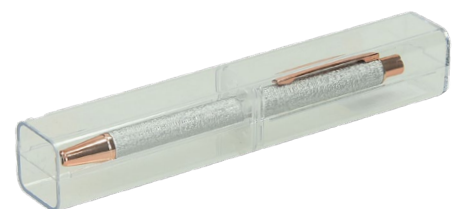

BALL PEN IN A PEN CASE

Case size: 157 x 25 x 25 mm