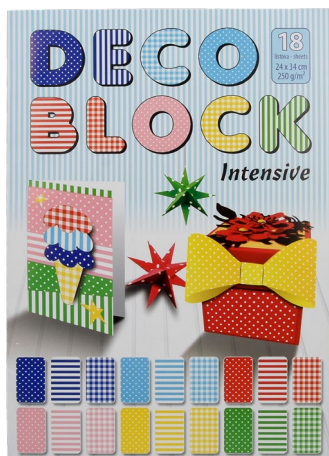

ARTE PIGNA

Format: 330 x 240 mm

18 sheets, 160 g paper, both sided

56603