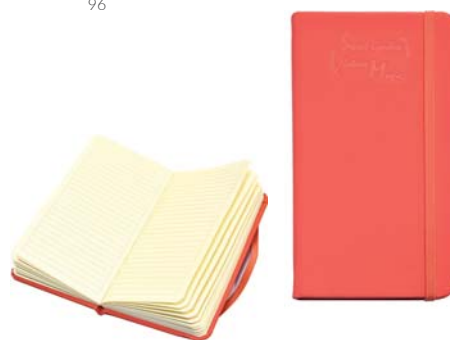

B6

NOTEBOOK WITH ELASTIC

Format: A6
64 sheets, 80 g paper, lined

52928

A6

SOFT TOUCH

MATT

GOLD FOIL