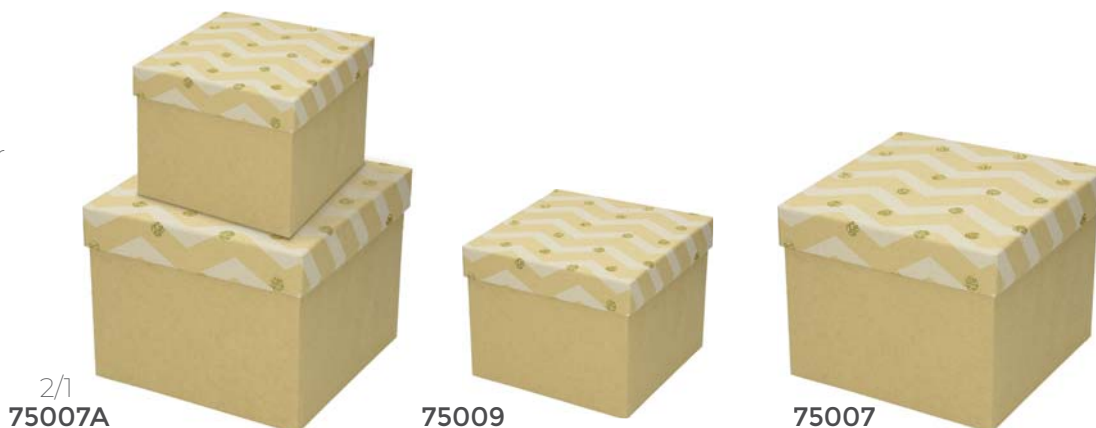

M  12/288

L  12/144

J  12/144

B  12/144

BBP BOX

Gift box
1200g grey board
Material: Kraft Glitter
M 16 x 16 x 13 cm
L 22 x 22 x 16 cm

2/1
75007A

75009